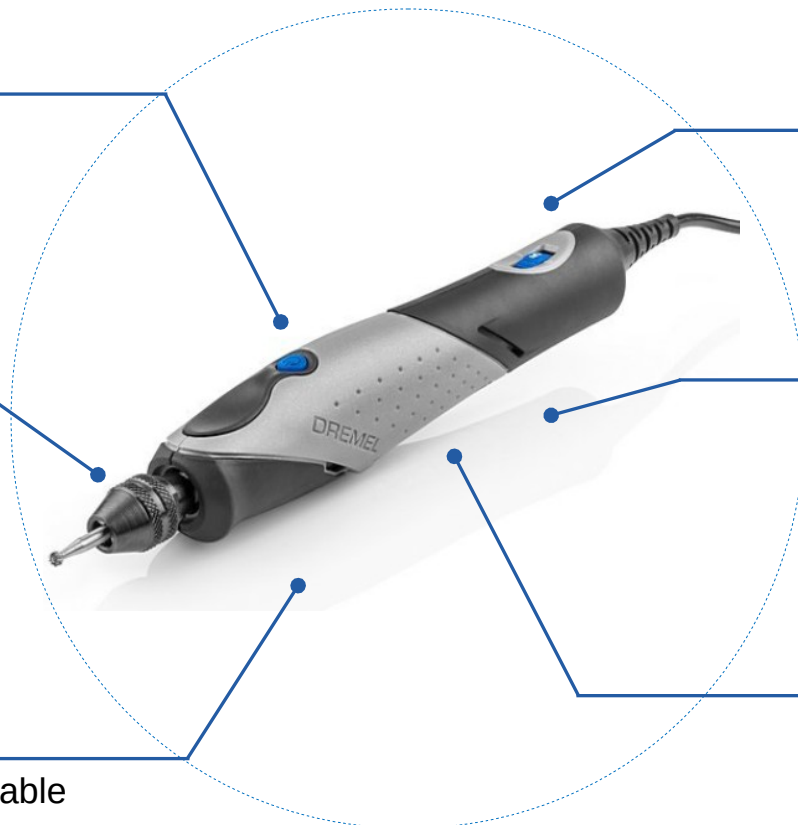

LED charge indication

A colour-coded LED display means you can keep track of exactly how much charge the tool has remaining.

Versatile

A removable EZ Twist nose cap means the tool is compatible with any Dremel attachment.

Variable Speed

Fully variable speed selection up to 22,000rpm for optimal performance.

Tool-free Convenience

Multi-Chuck for quick and easy tool-free accessory change regardless of the shank/collet size.

Compact Motor

Advanced fan design gives you quiet and cool operation.

Light & Compact

For superior control and comfortable use.

Soft Grip

Optimised soft grip for more manoeuvrability and more comfortable handling during precise tasks.

Knowing I am new to making,
my rotary tool needs to be
simple so I can start building my
skills

My tool needs to be simple,
compact, and affordable

DREMEL[®] STYLO+

Key features

Integrated Multi-Chuck

Light-weight & Compact