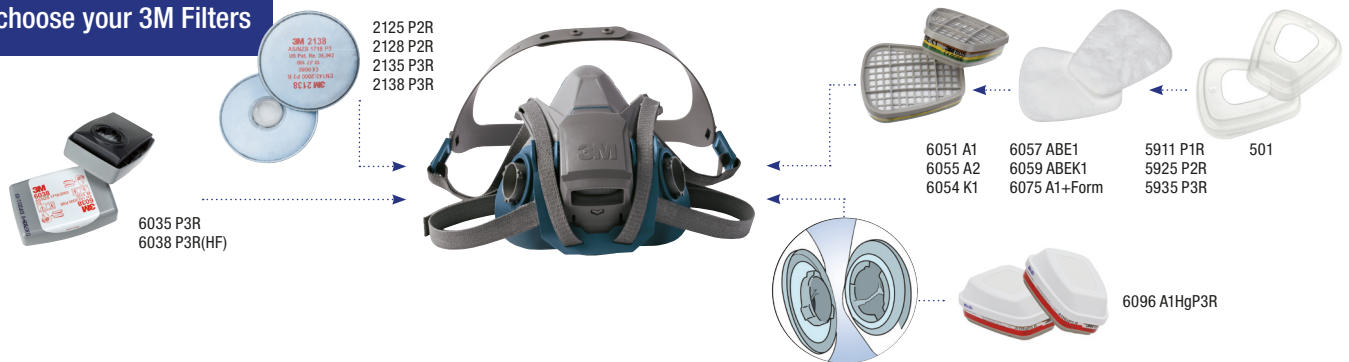

Then choose your 3M Filters

Note: 3M does not accept liability of any kind, be it direct or consequential (including, but not limited to, loss of profits, business and/or goodwill) arising from reliance upon any information herein provided by 3M. The user is responsible for determining the suitability of the products for their intended use. Nothing in this statement will be deemed to exclude or restrict 3M's liability for death or personal injury arising from its negligence.

3M Personal Safety Division 3M United Kingdom plc

3M Centre
Cain Road, Bracknell
Berkshire RG12 8HT
Tel: 0870 60 800 60
www.3M.co.uk/safety

3M Ireland Limited

The Iveagh Building
The Park
Carrickmines
Dublin 18
Tel: 1 800 320 500

Please recycle. Printed in the United Kingdom.
© 3M 2014. All rights reserved.
03M85457