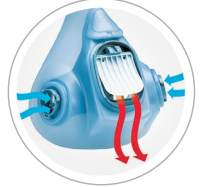

### 3M™ Bayonet Connection

- Flexible bayonet system for connection to a wide range of 3M™ gas, vapour and particulate filters

### 3M™ Cool Flow™ Exhalation Valve

- Enhanced comfort by reducing heat and moisture
- Less exhalation resistance makes breathing easier

### Valve Cover Design

- Directs exhaled breath and moisture downward
- Easy positive pressure seal check