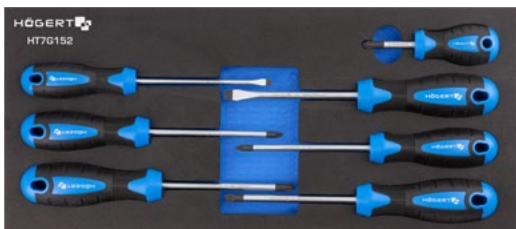

PRODUCT INFORMATION SHEET

Screwdriver set 7 pcs.

Product description

Insert for tool cabinets with flat, Phillips and Pozidrive profiled screwdrivers. A set of selected tools necessary in the tool cabinet of every professional.

Characteristics

- made of high quality S2 alloy steel;
- durable, resistant to deformation;
- magnetic tip facilitating work;
- two-component handle, with a specially formed anti-slip surface, increasing the tightening force;
- EVA technical foam makes it possible to keep the workplace in order, ensuring easy and convenient access to frequently used tools.

The set includes:

SL flat screwdrivers

4 x 100 mm - HT1S004, 6x100 mm - HT1S012

Phillips profiled screwdrivers

PH2 38 mm - HT1S028, PH1 100 mm - HT1S024, PH2 100 mm - HT1S029

PZ Phillips profiled screwdrivers

PZ1 100 mm - HT1S041, PZ2 100 mm - HT1S042

Technical data

HT7G152	5902801376801	39,5 x 18 cm	1	24

×7

EVA

Högert Technik GmbH, Pariser Platz 6a, 10117 Berlin, Deutschland

Producent/ Manufacturer/ Hersteller/ Произведено для:

PL GTV Poland S.A., ul. Przejazdowa 21
05-800 Pruszków, Polska/ Poland/ Polen/ Польша

Importer/ Импортёр:

RU Россия, 109428, город Москва, Рязанский проспект, 8А,
строение 7, этаж 2, кабинет 10; info@hoegert.ru

HR GTV Croatia d.o.o.; Kovinska 4s, 10000 Zagreb, Hrvatska

Distributor:

CZ GTV Czech Distribution s.r.o., CTPark Ostrava,
Na Rovince 879, 720 00 Ostrava Hrabová