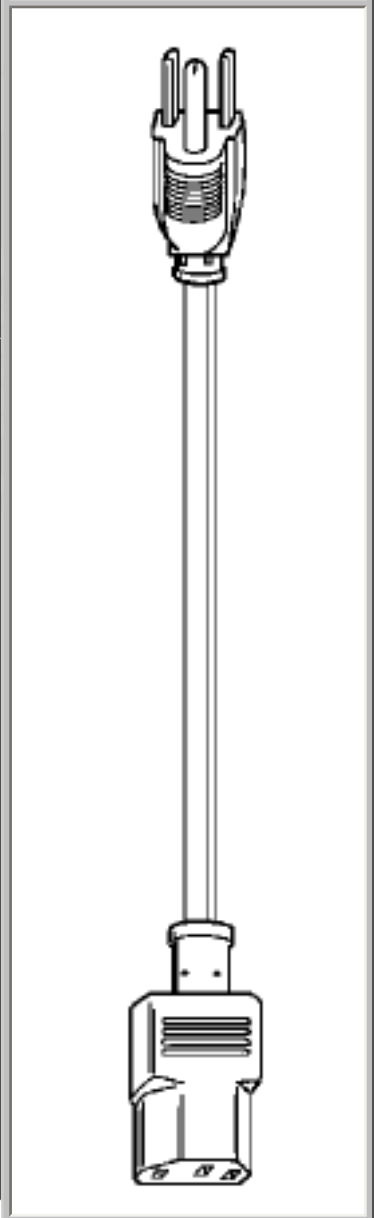

Back

Selected Cable: 17002A

End View	Plug	Cord	Connector	End View
				
5-15P	290B	SVT	386	C13

Part Number	17002A
Category	3 conductor plastic detachable
Shielding	unshielded
Jacket Color	Black,
Length Feet	1'6"
Length Meters	0.46
Temperature Rating	60 C°C
Packaging Units Per Carton	B-25, S25
Color Coding	North America
AWG Stranding	18 (41x34)
Nominal OD Inch	0.246
Nominal OD millimeter	6.25
Rating	1250 Watts 10A-125V
Notes	

Cord View

Approvals

Qty:

Back

Volex Power Cord Products Division, 5350 Lakeview Parkway S. Drive #D Indianapolis, IN 46268
800-246-CORD. info@volexpowercords.com

Proposition 65 warning for California residents: This product contains chemicals, including lead, known to the State of California to cause (cancer, and) birth defects or other reproductive harm. Wash hands after handling.