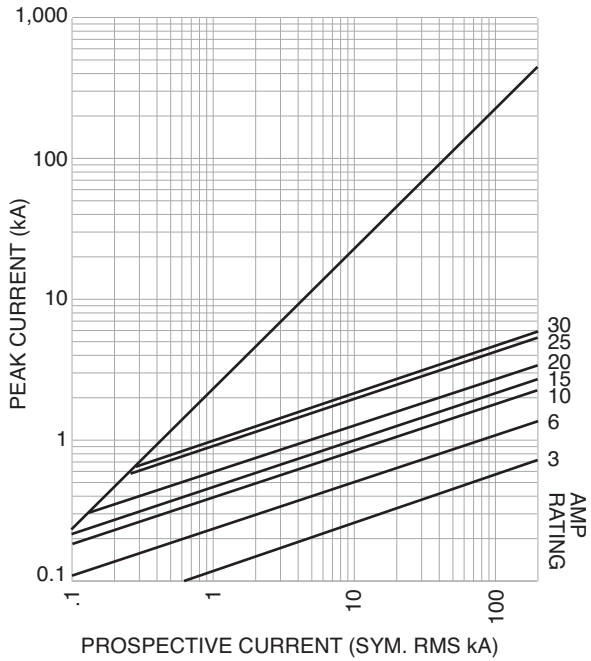

## CIF21 Series, HRCI-CA, Bolt-On Mounting

**Catalog Symbol:** CIF21

**Amps:** 1 - 30A

**Volts:** 600Vac/250Vdc

**Interrupting Rating:** 200kA RMS Symmetrical

CSA C22.2 No.106-M92

- Provides both overload and short-circuit protection to HRCI requirements.
- Offset blades for bolt-on mounting.
- CIF21 fuse fits the Cooper Bussmann CAMaster fuse holder (data sheet #4132).

### Dimensions - in (mm)

### Catalog Numbers

Catalog Numbers	Amp Ratings
1CIF21	1
3CIF21	3
6CIF21	6
10CIF21	10
15CIF21	15
20CIF21	20
25CIF21	25
30CIF21	30

**Peak Let-Through Curves (Cat. No. CIF21)**

**Time-Current-Curves (Cat. No. CIF21)**