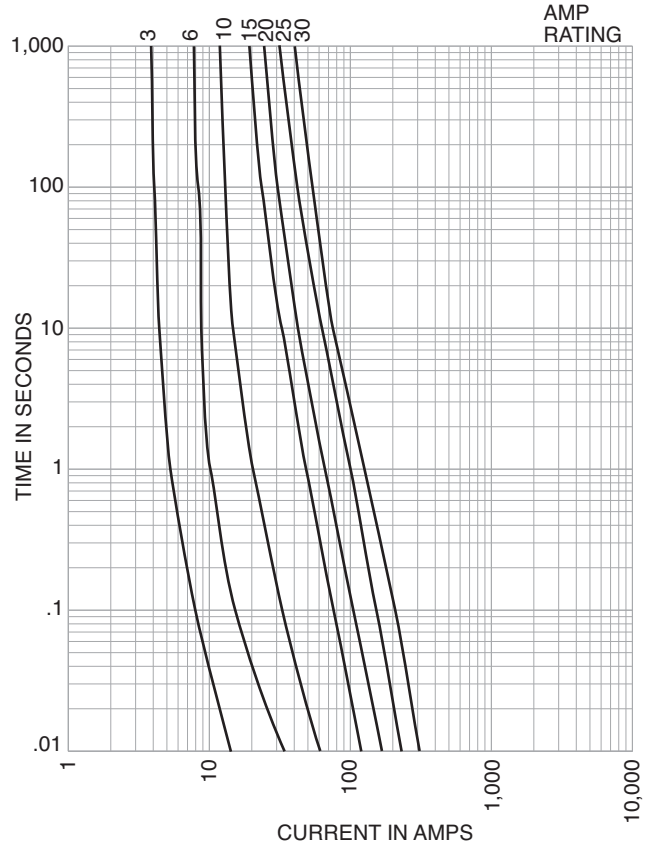

## CIF21 Series, HRCI-CA, Bolt-On Mounting

**Catalog Symbol:** CIF21

**Amps:** 1 - 30A

**Volts:** 600Vac/250Vdc

**Interrupting Rating:** 200kA RMS Symmetrical

CSA C22.2 No.106-M92

- Provides both overload and short-circuit protection to HRCI requirements.
- Offset blades for bolt-on mounting.
- CIF21 fuse fits the Cooper Bussmann CAMaster fuse holder (data sheet #4132).

### Dimensions - in (mm)

### Catalog Numbers

Catalog Numbers	Amp Ratings
1CIF21	1
3CIF21	3
6CIF21	6
10CIF21	10
15CIF21	15
20CIF21	20
25CIF21	25
30CIF21	30

**Peak Let-Through Curves (Cat. No. CIF21)**

**Time-Current-Curves (Cat. No. CIF21)**