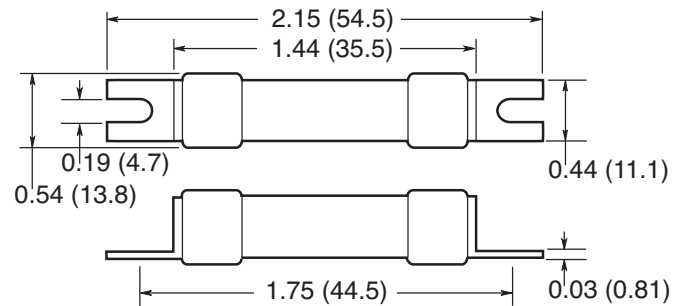

## CIF21 Series, HRCI-CA, Bolt-On Mounting

**Catalog Symbol:** CIF21

**Amps:** 1 - 30A

**Volts:** 600Vac/250Vdc

**Interrupting Rating:** 200kA RMS Symmetrical

CSA C22.2 No.106-M92

- Provides both overload and short-circuit protection to HRCI requirements.
- Offset blades for bolt-on mounting.
- CIF21 fuse fits the Cooper Bussmann CAMaster fuse holder (data sheet #4132).

### Dimensions - in (mm)

### Catalog Numbers

Catalog Numbers	Amp Ratings
1CIF21	1
3CIF21	3
6CIF21	6
10CIF21	10
15CIF21	15
20CIF21	20
25CIF21	25
30CIF21	30

**Peak Let-Through Curves (Cat. No. CIF21)**

**Time-Current-Curves (Cat. No. CIF21)**