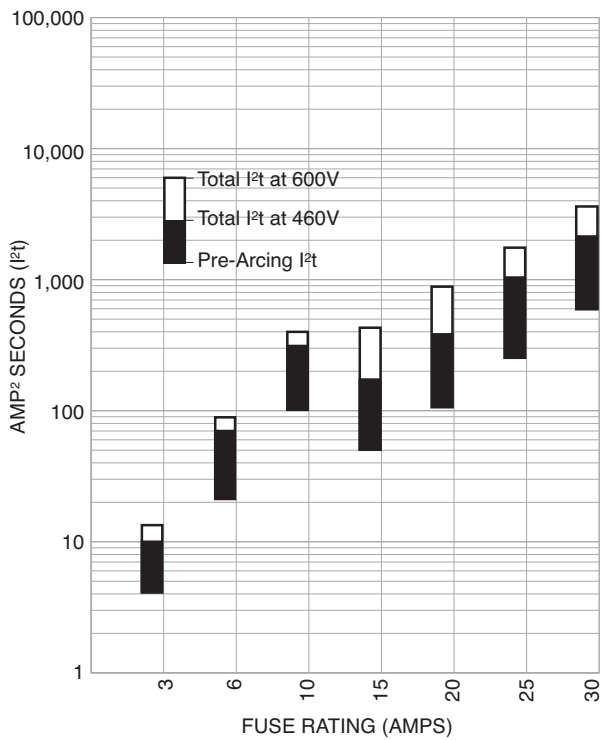

### Dimensions - in (mm)

### Catalog Numbers

Catalog Numbers	Amp Ratings
1CIF21	1
3CIF21	3
6CIF21	6
10CIF21	10
15CIF21	15
20CIF21	20
25CIF21	25
30CIF21	30

**Peak Let-Through Curves (Cat. No. CIF21)**

**Time-Current-Curves (Cat. No. CIF21)**

**Energy Let-Through Curves (Cat. No. CIF21)**

Ref	Power Dissipation @ Rated Amps	
	Watts	
3CIF21	1.8	
6CIF21	1.5	
10CIF21	3.4	
15CIF21	2.4	
20CIF21	3.2	
25CIF21	3.6	
30CIF21	3.6	

The only controlled copy of this Data Sheet is the electronic read-only version located on the Cooper Bussmann Network Drive. All other copies of this document are by definition uncontrolled. This bulletin is intended to clearly present comprehensive product data and provide technical information that will help the end user with design applications. Cooper Bussmann reserves the right, without notice, to change design or construction of any products and to discontinue or limit distribution of any products. Cooper Bussmann also reserves the right to change or update, without notice, any technical information contained in this bulletin. Once a product has been selected, it should be tested by the user in all possible applications.