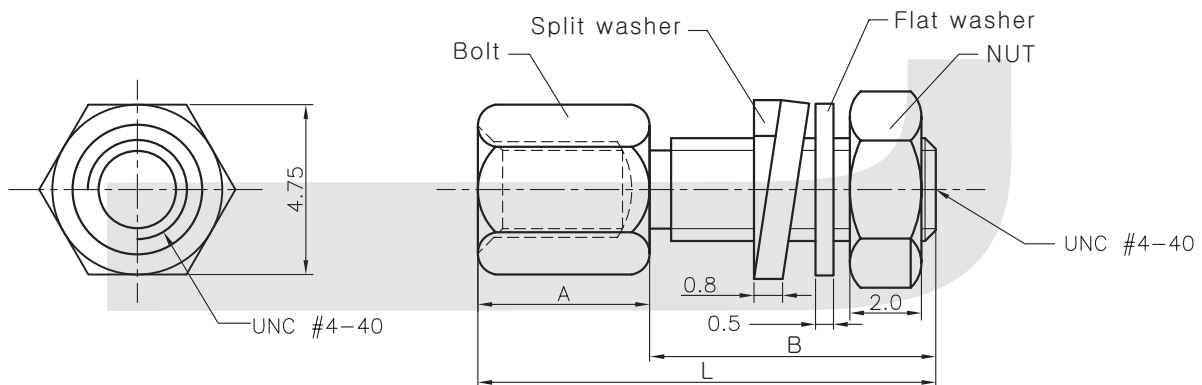

D-SUB Series

KLS1-4-40UNC D-SUB Screw Type

Material:

Screw : Brass
Washer:Steel
NUT:Steel

- * SCREW LOCK, # 4-40, EMI / RFI D CONNECTOR
- * Accessory Type: Screw Lock
- * For Use With: EMI / RFI Shielded D Connectors
- * Thread Size - Imperial: # 4-40 UNC

ITEM	L(mm)	A(mm)	B(mm)
KLS1-4-40UNC-10.0	10.0	4.8	5.2
KLS1-4-40UNC-11.8	11.8	4.8	7.0
KLS1-4-40UNC-12.7	12.7	4.8	7.9
KLS1-4-40UNC-15.7	15.7	4.8	10.9
KLS1-4-40UNC-17.8	17.8	4.8	13.0
KLS1-4-40UNC-18.8	18.8	4.8	14.0

ORDER INFORMATION

Product NO.: **KLS1-4-40UNC-12.7**

Contact Number of Row _____
4-40UNC=D-SUB Screw Type

Size: 10.0mm / 12.0mm
/ 12.7mm / 15.7mm
/ 17.8mm / 18.8mm