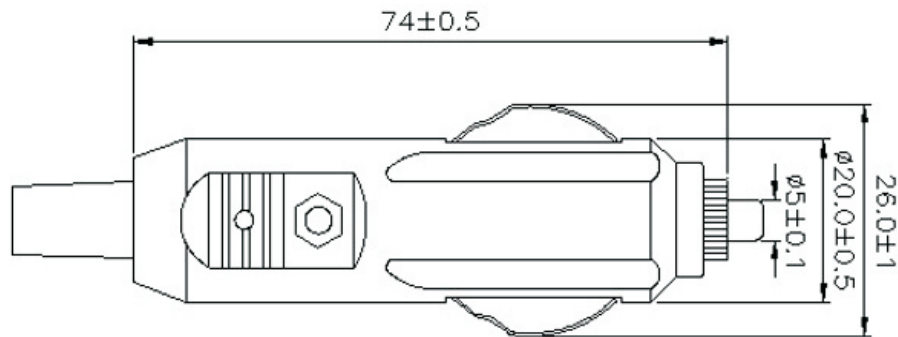

AUTO CIG PLUG

Auto Male Plug Cigarette Lighter Adapter with LED

KLS5-CIG-002L

Material:

Material: PC
Output and Input Voltage: 12V
Max. Current: 10A

ORDER INFORMATION

Product NO.:KLS5-CIG-002L

KLS5:Pos. NO.

Part Number