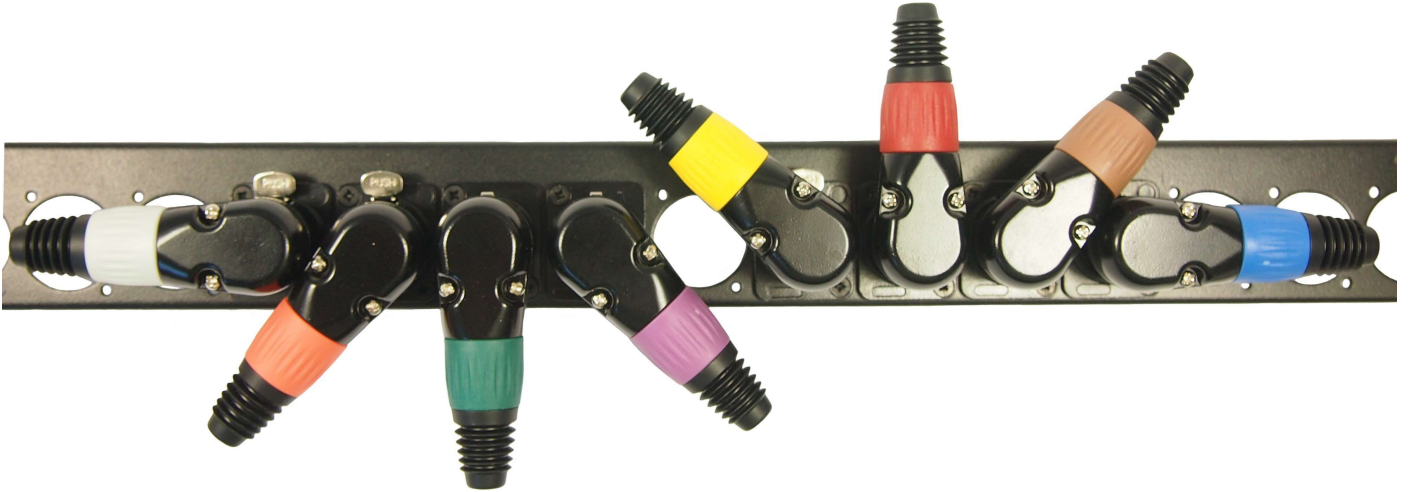

CLIFF

RIGHT ANGLE MULTI POSITION (RAMP) METAL XLR PLUGS

Right angle multi position (RAMP) metal XLR plugs are available as either male 3, 4 or 5 pole or female 3 and 5 pole versions. The body is adjustable in 8 positions around the plug to allow cable access to be from any direction. They are supplied with a black strain relief but this can be replaced with a coloured version. There are 9 colours available which are sold separately.

P/Nos.
FC619303 - RAMP 3P XLR MALE PLUG
FC619304 - RAMP 4P XLR MALE PLUG
FC619305 - RAMP 5P XLR MALE PLUG

P/Nos.
FC619313 - RAMP 3P XLR FEMALE PLUG
FC619315 - RAMP 5P XLR FEMALE PLUG

SPECIFICATION

Electrical Performance

Insertion Force: $\leq 30\text{N}$

Withdrawal Force: $\leq 30\text{N}$

Lifetime: ≥ 1000 mating cycles

Cable OD range: $\text{Ø}3.5$ to $\text{Ø}8\text{mm}$

CLIFF

RIGHT ANGLE MULTI POSITION (RAMP) METAL XLR PLUGS

STRAIN RELIEF WITH COLOURED GROMMETS

P/Nos.

FC619200 - 9 COLOUR GROMMET MULTI PACK

FC619203 - WHITE GROMMET

FC619204 - GREY GROMMET

FC619205 - GREEN GROMMET

FC619206 - YELLOW GROMMET

FC619207 - RED GROMMET