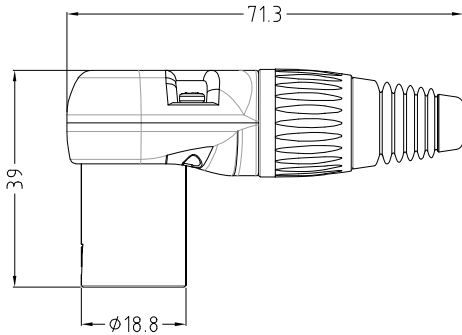

CLIFF

RIGHT ANGLE MULTI POSITION (RAMP) METAL XLR PLUGS

Right angle multi position (RAMP) metal XLR plugs are available as either male 3, 4 or 5 pole or female 3 and 5 pole versions. The body is adjustable in 8 positions around the plug to allow cable access to be from any direction. They are supplied with a black strain relief but this can be replaced with a coloured version. There are 9 colours available which are sold separately.

P/Nos.
FC619303 - RAMP 3P XLR MALE PLUG
FC619304 - RAMP 4P XLR MALE PLUG
FC619305 - RAMP 5P XLR MALE PLUG

P/Nos.
FC619313 - RAMP 3P XLR FEMALE PLUG
FC619315 - RAMP 5P XLR FEMALE PLUG

SPECIFICATION

Electrical Performance

Contact Resistance: $\leq 3\text{m}\Omega$

Insulation Resistance: $> 10\text{G}\Omega$

Dielectric Strength: 1.5kVdc

Rated Voltage: $< 50\text{V}$

Rated Current Per Pin:	3 Pin	4 Pin	5 Pin
	15A	10A	7.5A

Mechanical Performance

Insertion Force: $\leq 30\text{N}$

Withdrawal Force: $\leq 30\text{N}$

Lifetime: ≥ 1000 mating cycles

Cable OD range: $\text{Ø}3.5$ to $\text{Ø}8\text{mm}$

CLIFF

RIGHT ANGLE MULTI POSITION (RAMP) METAL XLR PLUGS