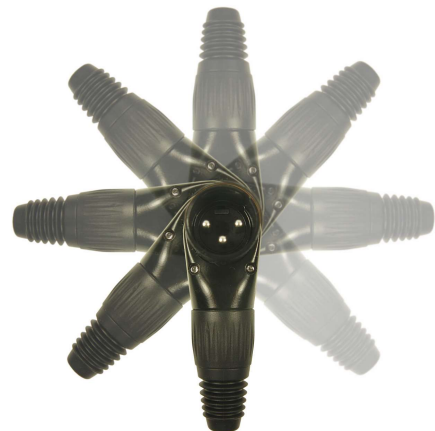

CLIFF

RIGHT ANGLE MULTI POSITION (RAMP) METAL XLR PLUGS

Right angle multi position (RAMP) metal XLR plugs are available as either male 3, 4 or 5 pole or female 3 and 5 pole versions. The body is adjustable in 8 positions around the plug to allow cable access to be from any direction. They are supplied with a black strain relief but this can be replaced with a coloured version. There are 9 colours available which are sold separately.

P/Nos.
FC619303 - RAMP 3P XLR MALE PLUG
FC619304 - RAMP 4P XLR MALE PLUG
FC619305 - RAMP 5P XLR MALE PLUG

P/Nos.
FC619313 - RAMP 3P XLR FEMALE PLUG
FC619315 - RAMP 5P XLR FEMALE PLUG

SPECIFICATION

Electrical Performance

Insertion Force: $\leq 30\text{N}$

Withdrawal Force: $\leq 30\text{N}$

Lifetime: ≥ 1000 mating cycles

Cable OD range: $\text{Ø}3.5$ to $\text{Ø}8\text{mm}$

CLIFF

RIGHT ANGLE MULTI POSITION (RAMP) METAL XLR PLUGS