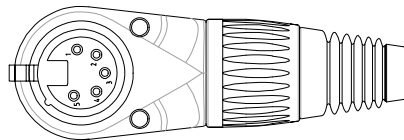

CLIFF

RIGHT ANGLE MULTI POSITION (RAMP) METAL XLR PLUGS

Right angle multi position (RAMP) metal XLR plugs are available as either male 3, 4 or 5 pole or female 3 and 5 pole versions. The body is adjustable in 8 positions around the plug to allow cable access to be from any direction. They are supplied with a black strain relief but this can be replaced with a coloured version. There are 9 colours available which are sold separately.

P/Nos.
FC619303 - RAMP 3P XLR MALE PLUG
FC619304 - RAMP 4P XLR MALE PLUG
FC619305 - RAMP 5P XLR MALE PLUG

P/Nos.
FC619313 - RAMP 3P XLR FEMALE PLUG
FC619315 - RAMP 5P XLR FEMALE PLUG

SPECIFICATION

Electrical Performance

Contact Resistance: $\leq 3\text{m}\Omega$

Insulation Resistance: $> 10\text{G}\Omega$

Dielectric Strength: 1.5kVdc

Rated Voltage: $< 50\text{V}$

Rated Current Per Pin:	3 Pin	4 Pin	5 Pin
	15A	10A	7.5A

Mechanical Performance

Insertion Force: $\leq 30\text{N}$

Withdrawal Force: $\leq 30\text{N}$

Lifetime: ≥ 1000 mating cycles

Cable OD range: $\text{Ø}3.5$ to $\text{Ø}8\text{mm}$

CLIFF

RIGHT ANGLE MULTI POSITION (RAMP) METAL XLR PLUGS