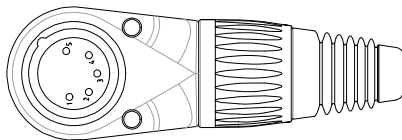

CLIFF

RIGHT ANGLE MULTI POSITION (RAMP) METAL XLR PLUGS

Right angle multi position (RAMP) metal XLR plugs are available as either male 3, 4 or 5 pole or female 3 and 5 pole versions. The body is adjustable in 8 positions around the plug to allow cable access to be from any direction. They are supplied with a black strain relief but this can be replaced with a coloured version. There are 9 colours available which are sold separately.

P/Nos.
FC619303 - RAMP 3P XLR MALE PLUG
FC619304 - RAMP 4P XLR MALE PLUG
FC619305 - RAMP 5P XLR MALE PLUG

P/Nos.
FC619313 - RAMP 3P XLR FEMALE PLUG
FC619315 - RAMP 5P XLR FEMALE PLUG

SPECIFICATION

Electrical Performance

Contact Resistance: $\leq 3\text{m}\Omega$

Insulation Resistance: $> 10\text{G}\Omega$

Dielectric Strength: 1.5kVdc

Rated Voltage: $< 50\text{V}$

Rated Current Per Pin:	3 Pin	4 Pin	5 Pin
	15A	10A	7.5A

Mechanical Performance

Insertion Force: $\leq 30\text{N}$

Withdrawal Force: $\leq 30\text{N}$

Lifetime: ≥ 1000 mating cycles

Cable OD range: $\text{Ø}3.5$ to $\text{Ø}8\text{mm}$

CLIFF

RIGHT ANGLE MULTI POSITION (RAMP) METAL XLR PLUGS