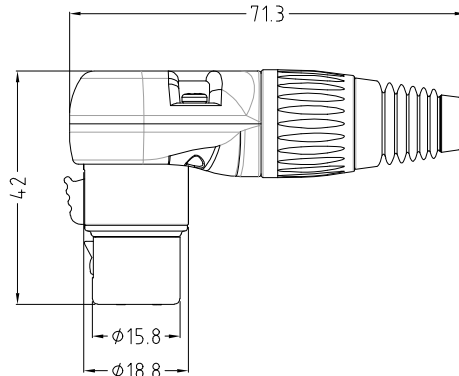

CLIFF

RIGHT ANGLE MULTI POSITION (RAMP) METAL XLR PLUGS

Right angle multi position (RAMP) metal XLR plugs are available as either male 3, 4 or 5 pole or female 3 and 5 pole versions. The body is adjustable in 8 positions around the plug to allow cable access to be from any direction. They are supplied with a black strain relief but this can be replaced with a coloured version. There are 9 colours available which are sold separately.

P/Nos.
FC619303 - RAMP 3P XLR MALE PLUG
FC619304 - RAMP 4P XLR MALE PLUG
FC619305 - RAMP 5P XLR MALE PLUG

P/Nos.
FC619313 - RAMP 3P XLR FEMALE PLUG
FC619315 - RAMP 5P XLR FEMALE PLUG

SPECIFICATION

Electrical Performance

Contact Resistance: $\leq 3\text{m}\Omega$

Insulation Resistance: $> 10\text{G}\Omega$

Dielectric Strength: 1.5kVdc

Rated Voltage: $< 50\text{V}$

Rated Current Per Pin:	3 Pin	4 Pin	5 Pin
	15A	10A	7.5A

Mechanical Performance

Insertion Force: $\leq 30\text{N}$

Withdrawal Force: $\leq 30\text{N}$

Lifetime: ≥ 1000 mating cycles

Cable OD range: $\text{Ø}3.5$ to $\text{Ø}8\text{mm}$

CLIFF

RIGHT ANGLE MULTI POSITION (RAMP) METAL XLR PLUGS