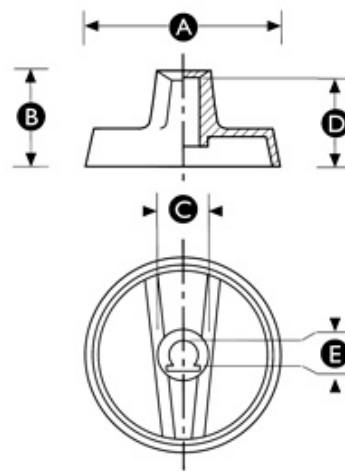

**DataSheet**  
**Timer Control Knob**

**Material**

High impact resistant thermoplastic

**Standard colour**

Black

**Finish**

Matt

**Shaft type**

Complete with clip to fit D-Shaft

Part No.	A	B	C	D	E	Shaft type	Bore size (mm)
2670875	40	20	11	18	4.6	D-Shaft	6