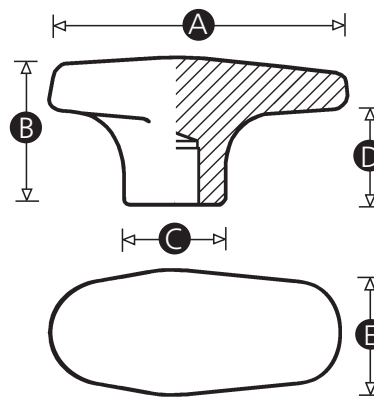

DataSheet

Female Duroplast Offset Tee Handle

Material

Duroplast

Standard Colour

Black

Finish

Gloss

Thread

Moulded Thread

Part No.	A	B	C	D	E	Thread size
2670825	60	30	20	18	25	M6
2670831	80	30	22	18	30	M8
2670847	100	35	25	20	32	M10