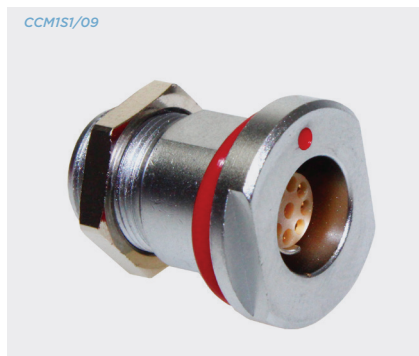

Push-pull connectors female fixed socket CCM series

CCM1S1/09 9 pole

- Premium range of circular connectors
- IP68 sealed using vacuum technology (when connected and using environmental cable clamp)
- Tough, high performance interconnection solution
- Compact panel mounting design
- Ideal for harsh and extreme environments
- Suitable for broadcasting, autosport, military, rail, marine, security, industrial and agricultural applications
- Key coded to prevent misconnection
- Will not disconnect when the cable is under load or stress
- Tool slots for secure and tight mounting
- Tested to IEC 60512-3-5a

PART NO.	DESCRIPTION	POLES	SERIES
CCM1S1/09	Female fixed socket	9	CCM series

SPECIFICATION	
Shell style/model	DEU type fixed socket, female contact
Codes	Code 1
Contact type	Solder type
Contact diameter	0.5mm
Max. stranded conductor	AWG 26-28
Max diameter	0.43mm
Vtest (contact-shell)	800V(AC) 1300V(DC)
Vtest (contact-contact)	1000V(AC) 1800V(DC)
Rated current	1.7A
Rated voltage	≤160V
Mechanical operation	5000 mating cycles
Housing material	Brass (natural chrome plated) shell and collet nut, nickel plated brass latch sleeve and mid pieces
Insulator	PPS
Contacts	Brass (gold plated)
Humidity (max)	<=95% [at 60°C /140°F]
Vibration	15g [10 Hz - 2000 Hz]
Shock resistance	100g [6 ms]
Salt spray corrosion	>72 hr
Climatical category	50/175/21
Shielding (min)	75 dB (10 MHz)
Shielding (min)	40 dB (1 GHz)
IP rating	IP68 (when connected and using environmental cable clamp)

KEY FEATURES

Key coded | Deep panel mounting socket | Face slots for tightening with a tool

ACCESSORIES

Metal and rubber caps for sockets

PART NO.	DESCRIPTION
CCT1	Camcirc metal cap for sockets A1

PART NO.	DESCRIPTION
CCT2	Camcirc rubber cap for sockets A1