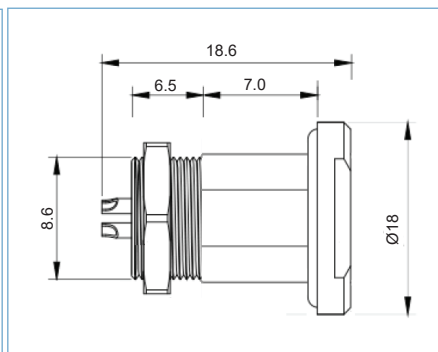

Push-pull connectors female fixed socket CCM series

CCM1S1/09 9 pole

- Premium range of circular connectors
- IP68 sealed using vacuum technology (when connected and using environmental cable clamp)
- Tough, high performance interconnection solution
- Compact panel mounting design
- Ideal for harsh and extreme environments
- Suitable for broadcasting, autosport, military, rail, marine, security, industrial and agricultural applications
- Key coded to prevent misconnection
- Will not disconnect when the cable is under load or stress
- Tool slots for secure and tight mounting
- Tested to IEC 60512-3-5a

PART NO.	DESCRIPTION	POLES	SERIES
CCM1S1/09	Female fixed socket	9	CCM series

SPECIFICATION	
Shell style/model	DEU type fixed socket, female contact
Codes	Code 1
Contact type	Solder type
Contact diameter	0.5mm
Max. stranded conductor	AWG 26-28
Max diameter	0.43mm
Vtest (contact-shell)	800V(AC) 1300V(DC)
Vtest (contact-contact)	1000V(AC) 1800V(DC)
Rated current	1.7A
Rated voltage	≤160V
Mechanical operation	5000 mating cycles
Housing material	Brass (natural chrome plated) shell and collet nut, nickel plated brass latch sleeve and mid pieces
Insulator	PPS
Contacts	Brass (gold plated)
Humidity (max)	<=95% [at 60°C /140°F]
Vibration	15g [10 Hz - 2000 Hz]
Shock resistance	100g [6 ms]
Salt spray corrosion	>72 hr
Climatical category	50/175/21
Shielding (min)	75 dB (10 MHz)
Shielding (min)	40 dB (1 GHz)
IP rating	IP68 (when connected and using environmental cable clamp)

KEY FEATURES

Key coded | Deep panel mounting socket | Face slots for tightening with a tool

ACCESSORIES

Metal and rubber caps for sockets

PART NO.	DESCRIPTION
CCT1	Camcirc metal cap for sockets A1

PART NO.	DESCRIPTION
CCT2	Camcirc rubber cap for sockets A1

- CCA Series A1 size plug

page 106