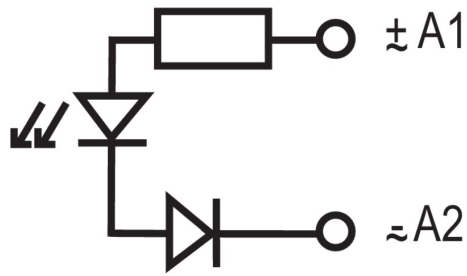

RIM 3 110/230VUC

Weidmüller Interface GmbH & Co. KG
Klingenbergstraße 26
D-32758 Detmold
Germany

www.weidmueller.com

Drawings

Wiring diagram