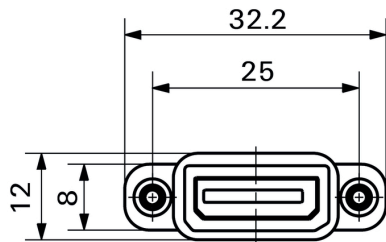

IE-FCI-HDMI-FF

Weidmüller Interface GmbH & Co. KG
Klingenbergstraße 26
D-32758 Detmold
Germany

www.weidmueller.com

Drawings

Dimensioned drawing