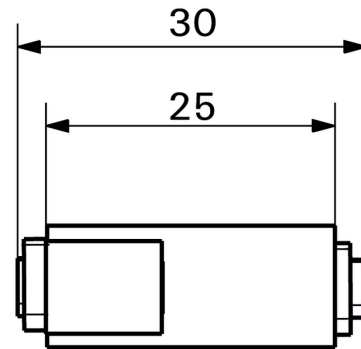

Dimensioned drawing