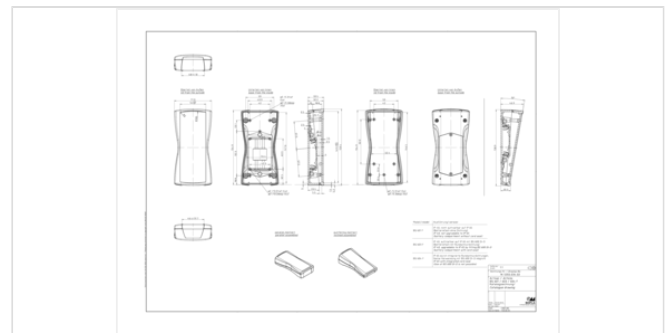

## Dimensions

Dimensions  
159.4 x 77.9 x 33.5 mm

## Product drawing