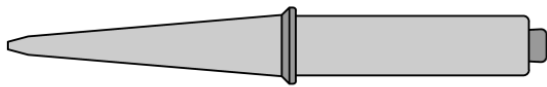

CT5 C6

Product no.: 4CT5C6-1

Benefits

For this purpose, we recommend:

Solder fume extractors

Cleaning

Soldering irons

Zubehoer

Technical Data

| | |
|---------------------|-------|
| Tip shape | --- |
| Tip type | HM |
| Width in mm | 3.2 |
| Width in inches | 0.126 |
| Thickness in mm | --- |
| Thickness in inches | --- |
| Length mm | --- |
| Length inches | --- |
| Power | --- |
| Packaging unit | 1 |