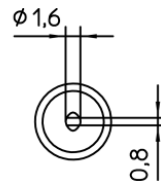

CT5 C6

Product no.: 4CT5C6-1

Benefits

For this purpose, we recommend: