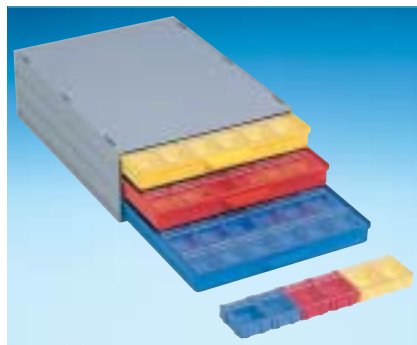

## SMD CABINETS WITH CHIP CONTAINERS

Art. No. **144 SMD-Boxen N1**  
fitting exactly into **A 1-4/16-6-10**  
Inside Dimensions 340 x 250 x 22

Art. No. SMD cabinet **A 1-4 Bunt 144**  
Cabinet with 3 drawers incl.  
3 x 144 = 432 pcs

Art. No. SMD cabinet **A 1-4 ESD 144**  
Cabinet with 3 drawers incl.  
3 x 144 = 432 pcs

Art. No. **72 SMD-Boxen N2**  
fitting exactly into **A 1-4/16-6-10**  
Inside Dimensions 340 x 250 x 22

Art. No. SMD cabinet **A 1-4 Bunt 72**  
Cabinet with 3 drawers incl.  
3 x 72 = 216 pcs

Art. No. SMD cabinet **A 1-4 ESD 72**  
Cabinet with 3 drawers incl.  
3 x 72 = 216 pcs

Art. No. **36 SMD-Boxen N3**  
fitting exactly into **A 1-4/16-6-10**  
Inside Dimensions 340 x 250 x 22

Art. No. SMD cabinet **A 1-4 Bunt 36**  
Cabinet with 3 drawers incl.  
3 x 36 = 108 pcs