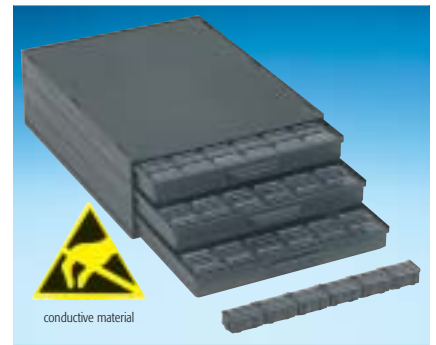

## SMD CABINETS WITH CHIP CONTAINERS

Art. No. **144 SMD-Boxen N1**  
fitting exactly into **A 1-4/16-6-10**  
Inside Dimensions 340 x 250 x 22

Art. No. SMD cabinet **A 1-4 Bunt 144**  
Cabinet with 3 drawers incl.  
3 x 144 = 432 pcs

Art. No. SMD cabinet **A 1-4 ESD 144**  
Cabinet with 3 drawers incl.  
3 x 144 = 432 pcs

Art. No. **72 SMD-Boxen N2**  
fitting exactly into **A 1-4/16-6-10**  
Inside Dimensions 340 x 250 x 22

Art. No. SMD cabinet **A 1-4 Bunt 72**  
Cabinet with 3 drawers incl.  
3 x 72 = 216 pcs