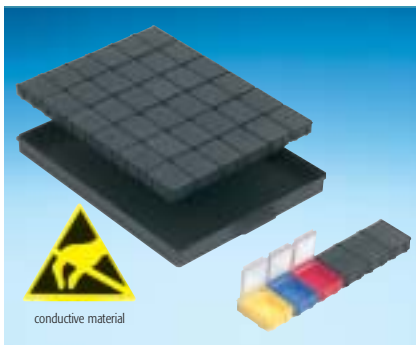

Art. No. **36 SMD-Boxen N3**
fitting exactly into **A 1-4/16-6-10**
Inside Dimensions 340 x 250 x 22