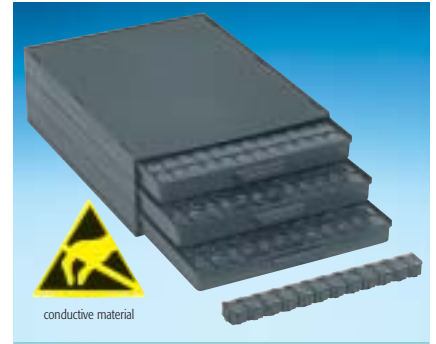

## SMD CABINETS WITH CHIP CONTAINERS

Art. No. **144 SMD-Boxen N1**  
fitting exactly into **A 1-4/16-6-10**  
Inside Dimensions 340 x 250 x 22

Art. No. SMD cabinet **A 1-4 Bunt 144**  
Cabinet with 3 drawers incl.  
3 x 144 = 432 pcs

Art. No. SMD cabinet **A 1-4 ESD 144**  
Cabinet with 3 drawers incl.  
3 x 144 = 432 pcs

Art. No. **72 SMD-Boxen N2**  
fitting exactly into **A 1-4/16-6-10**  
Inside Dimensions 340 x 250 x 22

Art. No. SMD cabinet **A 1-4 Bunt 72**  
Cabinet with 3 drawers incl.  
3 x 72 = 216 pcs