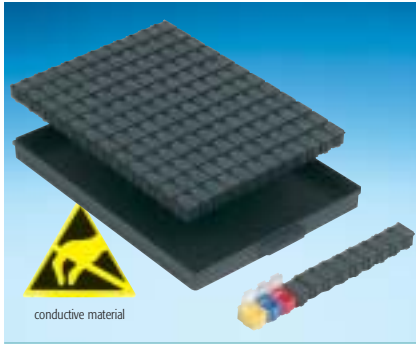

## SMD CABINETS WITH CHIP CONTAINERS

Art. No. **144 SMD-Boxen N1**  
fitting exactly into **A 1-4/16-6-10**  
Inside Dimensions 340 x 250 x 22

Art. No. SMD cabinet **A 1-4 Bunt 144**  
Cabinet with 3 drawers incl.  
3 x 144 = 432 pcs

Art. No. SMD cabinet **A 1-4 ESD 144**  
Cabinet with 3 drawers incl.  
3 x 144 = 432 pcs

Art. No. **72 SMD-Boxen N2**  
fitting exactly into **A 1-4/16-6-10**  
Inside Dimensions 340 x 250 x 22

Art. No. SMD cabinet **A 1-4 Bunt 72**  
Cabinet with 3 drawers incl.  
3 x 72 = 216 pcs