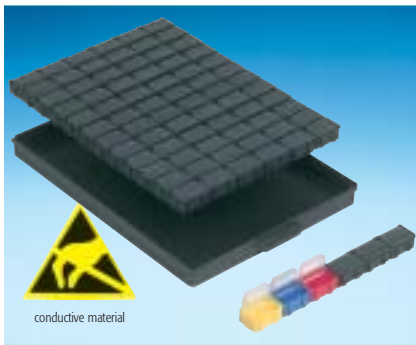

## SMD CABINETS WITH CHIP CONTAINERS

Art. No. **144 SMD-Boxen N1**  
fitting exactly into **A 1-4/16-6-10**  
Inside Dimensions 340 x 250 x 22

Art. No. SMD cabinet **A 1-4 Bunt 144**  
Cabinet with 3 drawers incl.  
3 x 144 = 432 pcs

Art. No. SMD cabinet **A 1-4 ESD 144**  
Cabinet with 3 drawers incl.  
3 x 144 = 432 pcs

Art. No. **72 SMD-Boxen N2**  
fitting exactly into **A 1-4/16-6-10**  
Inside Dimensions 340 x 250 x 22

Art. No. SMD cabinet **A 1-4 Bunt 72**  
Cabinet with 3 drawers incl.  
3 x 72 = 216 pcs