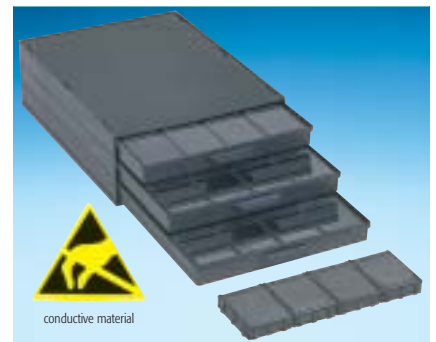

Art. No. SMD cabinet **A 1-4 ESD 16**
Cabinet with 3 drawers incl.
3 x 16 = 48 pcs