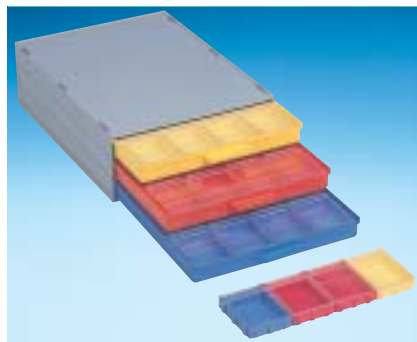

## SMD CABINETS WITH CHIP CONTAINERS

Art. No. **144 SMD-Boxen N1**  
fitting exactly into **A 1-4/16-6-10**  
Inside Dimensions 340 x 250 x 22

Art. No. SMD cabinet **A 1-4 Bunt 144**  
Cabinet with 3 drawers incl.  
3 x 144 = 432 pcs

Art. No. SMD cabinet **A 1-4 ESD 144**  
Cabinet with 3 drawers incl.  
3 x 144 = 432 pcs

Art. No. **72 SMD-Boxen N2**  
fitting exactly into **A 1-4/16-6-10**  
Inside Dimensions 340 x 250 x 22

Art. No. SMD cabinet **A 1-4 Bunt 72**  
Cabinet with 3 drawers incl.  
3 x 72 = 216 pcs

Art. No. SMD cabinet **A 1-4 ESD 72**  
Cabinet with 3 drawers incl.  
3 x 72 = 216 pcs

Art. No. **36 SMD-Boxen N3**  
fitting exactly into **A 1-4/16-6-10**  
Inside Dimensions 340 x 250 x 22

Art. No. SMD cabinet **A 1-4 Bunt 36**  
Cabinet with 3 drawers incl.  
3 x 36 = 108 pcs

Art. No. SMD cabinet **A 1-4 ESD 36**  
Cabinet with 3 drawers incl.  
3 x 36 = 108 pcs

Art. No. **16 SMD-Boxen N4**  
fitting exactly into **A 1-4/16-6-10**  
Inside Dimensions 340 x 250 x 22

Art. No. SMD cabinet **A 1-4 Bunt 16**  
Cabinet with 3 drawers incl.  
3 x 16 = 48 pcs