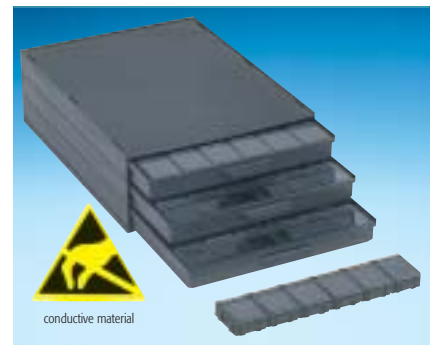

Art. No. SMD cabinet **A 1-4 ESD 36**
Cabinet with 3 drawers incl.
3 x 36 = 108 pcs