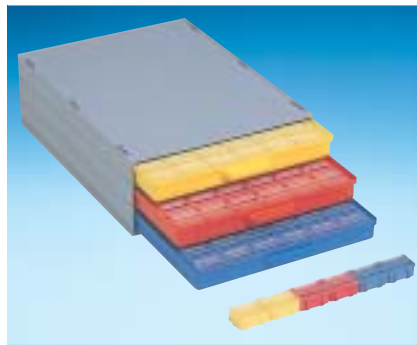

## SMD CABINETS WITH CHIP CONTAINERS

Art. No. **144 SMD-Boxen N1**  
fitting exactly into **A 1-4/16-6-10**  
Inside Dimensions 340 x 250 x 22

Art. No. SMD cabinet **A 1-4 Bunt 144**  
Cabinet with 3 drawers incl.  
3 x 144 = 432 pcs

Art. No. SMD cabinet **A 1-4 ESD 144**  
Cabinet with 3 drawers incl.  
3 x 144 = 432 pcs

Art. No. **72 SMD-Boxen N2**  
fitting exactly into **A 1-4/16-6-10**  
Inside Dimensions 340 x 250 x 22

Art. No. SMD cabinet **A 1-4 Bunt 72**  
Cabinet with 3 drawers incl.  
3 x 72 = 216 pcs

Art. No. SMD cabinet **A 1-4 ESD 72**  
Cabinet with 3 drawers incl.  
3 x 72 = 216 pcs

Art. No. **36 SMD-Boxen N3**  
fitting exactly into **A 1-4/16-6-10**  
Inside Dimensions 340 x 250 x 22

Art. No. SMD cabinet **A 1-4 Bunt 36**  
Cabinet with 3 drawers incl.  
3 x 36 = 108 pcs