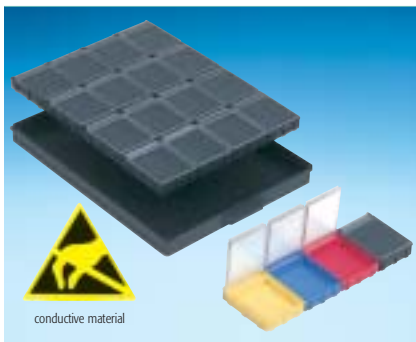

Art. No. **16 SMD-Boxen N4**
fitting exactly into **A 1-4/16-6-10**
Inside Dimensions 340 x 250 x 22