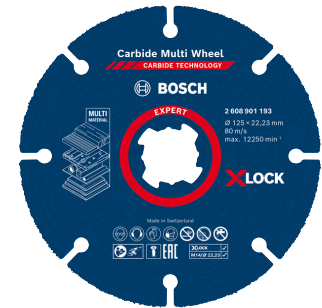

EXPERT Carbide Multi Wheel X-LOCK Cutting Disc 125 mm, 22.23 mm

Internal ID	#52265
Master-Order-No.	2 608 901 193
Unit	Accessories for trade/industry
Type	Grinding and cutting discs
Status	Ok
Creation date	2018-05-29 egle_boptacpmdb599
Last date modified	2021-06-28 egle_boptacpmdb879

Assigned Categories

Category Path	OCS / Print Catalogue AC Pro / Cutting, Grinding and Brushing / Carbide Cutting wheels / Carbide Multi Wheels
Leaf-Category	EXPERT Carbide Multi Wheel X-LOCK Cutting Discs
Category Path	OCS / Upselling Online Catalogue Bosch AC PRO / Cutting, Grinding & Brushing / Cutting Discs
Leaf-Category	EXPERT Carbide Multi Wheel X-LOCK Cutting Discs

Release

PM responsible	Yao Min
----------------	---------

Description

Product line	Bosch EXPERT
Upselling	☑
Specification	125 mm; 22,23 mm

EXPERT Carbide Multi Wheel X-LOCK Cutting Disc 125 mm, 22.23 mm

Internal ID	#52265
Master-Order-No.	2 608 901 193

Details

Diameter mm	125
Bore diameter mm	22.23
Product type	Cutting disc
Wheel shape	Straight
X-LOCK	<input checked="" type="checkbox"/>

Packaging

Depth mm	3
Width mm	146
Height mm	195
Gross weight kg	0,130
Net weight kg	0,130