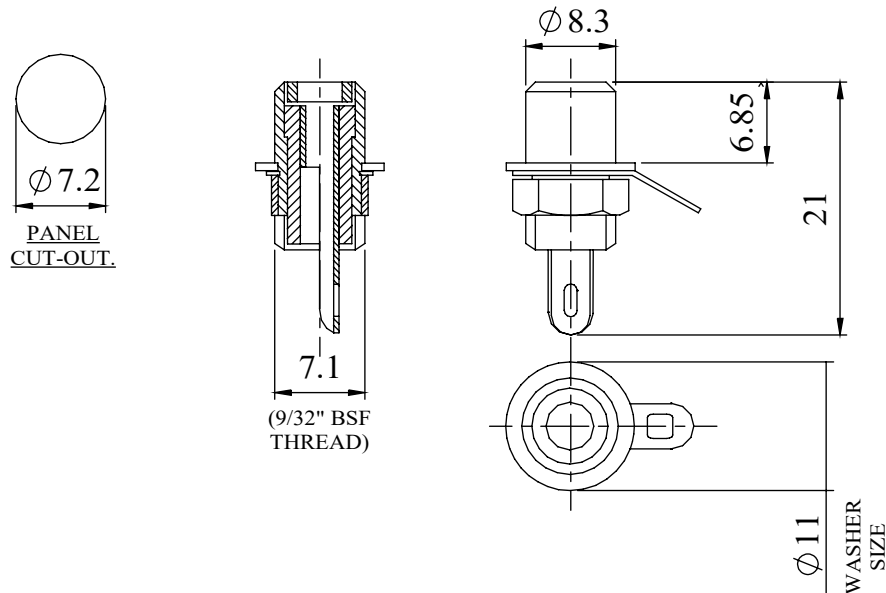

REV	DATE	ECN NUMBER	ECR COMMENT
008	07 Apr 2020	C04588	Add Gold to Contact Finish
007	02 Jul 2018	C03849	11.5 DIMENSION INCORRECT

A TURNED BRASS SINGLE NUT FIXING PANEL SOCKET AVAILABLE IN NICKEL OR GOLD PLATED FINISH. A CHOICE OF RED OR BLACK INSULATOR IS USEFUL FOR IDENTIFICATION PURPOSES. SINGLE NUT FIXING MAKES THESE ADAPTABLE SOCKETS SUITABLE FOR STACKING ADJACENT TO ONE ANOTHER.

DIMENSIONS

MATERIAL:	
HOUSING	
SOCKET	BRASS, BS2874 CZ 131 SILVER PLATED OR GOLD PLATED
INSULATION	ACETAL
NUT	BRASS, BS2874 CZ 131 GOLD FLASH PLATING OR NICKEL PLATE
SOLDER TAG	BRASS, BS2874 CZ 131 GOLD FLASH PLATING OR SILVER PLATE
WASHER	BRASS, BS2874 CZ 131 GOLD FLASH PLATING OR NICKEL PLATE
COLOURED WASHER	NORYL, BLACK OR RED

RATING:	
RATED CURRENT:	5A.
RATED VOLTAGE:	50V.
INSULATION RESISTANCE	100MΩ AT 500 V- DC

FITTING:	
PANEL THICKNESS	3mm MAXIMUM
MOUNTING HOLE	7.2 Ø mm

PART NUMBER	COLOUR	PLATING
431-0100	BLACK	NICKEL
431-0500	RED	NICKEL
432-0100	BLACK	GOLD
432-0500	RED	GOLD