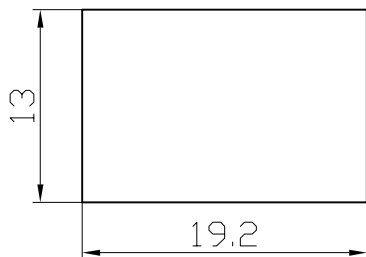

小型带灯波动开关

Miniature Illuminated Rocker Switch

型号(TYPE): MRS-201A-2

技术特性 (Specification)

1. 规格 (Rating): 10A 125V AC; 6A 250V AC
2. 接触电阻 (Contact R): 35mΩ max
3. 绝缘电阻 (Insulation R): 500V DC 100MΩ min
4. 耐电压 (Dielectric Strength): 1 Minute 1500V AC
5. 操作温度 (Operating Temperature): -25°C ~ +85°C
6. 电气寿命 (Electrical Life): 10,000 Cycles

外型图 (Outline Drawing)

安装尺寸 (Mounting)

电路图 (Circuitry)