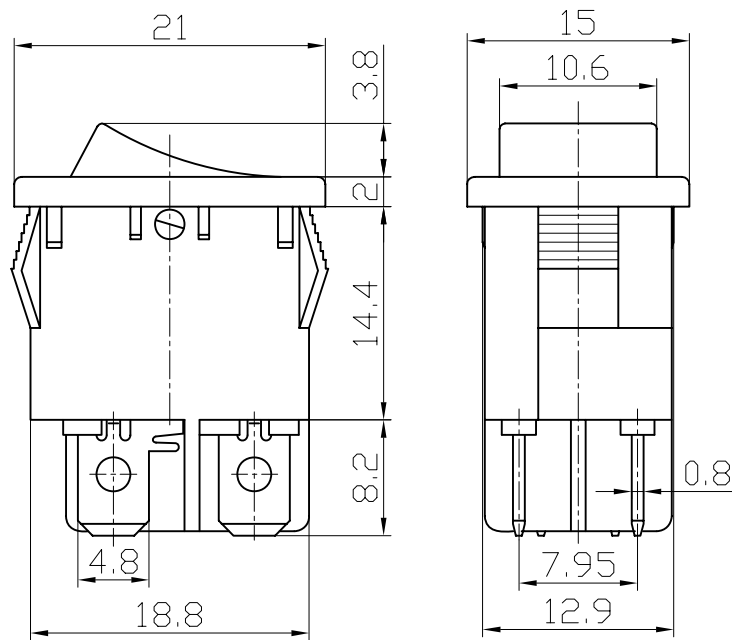

小型带灯波动开关

Miniature Illuminated Rocker Switch

型号(TYPE): MRS-201A-2

技术特性 (Specification)

1. 规格 (Rating): 10A 125V AC; 6A 250V AC
2. 接触电阻 (Contact R): 35mΩ max
3. 绝缘电阻 (Insulation R): 500V DC 100MΩ min
4. 耐电压 (Dielectric Strength): 1 Minute 1500V AC
5. 操作温度 (Operating Temperature): -25°C ~ +85°C
6. 电气寿命 (Electrical Life): 10,000 Cycles

外型图 (Outline Drawing)

安装尺寸 (Mounting)

电路图 (Circuitry)