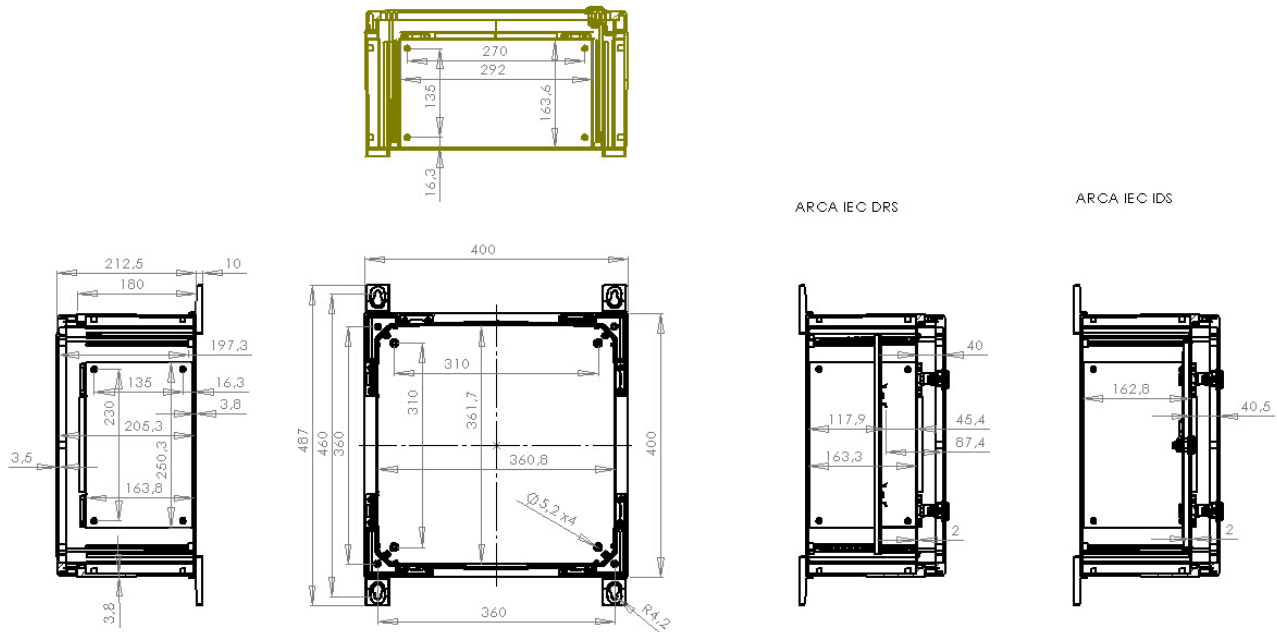

**Remarks:** Grey cover with window. 2-point locking.

**Including:** Cabinet base. door with PUR gasket. 3mm double bit lock(s) with key. S versions with swinghandle 2-point locking system. Door guide included.

#### Dimensions:

	Height	Width	Depth
mm:	400	400	210
inch:	15.75	15.75	8.58

#### Accessories:

IDS ARCA 4040	Inner door set (380 x 380 x 30)
MPX ARCA 4040	Mounting plate (350x350 mm) (350 x 350 x 5)
MPMP ARCA 4040	Mounting plate multiperforated (350x350x2 mm - ø3.6 mm) (350 x 350 x 2)
DRS ARCA 404021	DIN rail frame set (385 x 385 x35)
MPS ARCA 4040	Mounting plate (350x350x2 mm) (350 x 350 x 2)
MPP ARCA 4040	Mounting plate perforated (350x350x2 mm - 26x11 mm) (350 x 350 x 2)