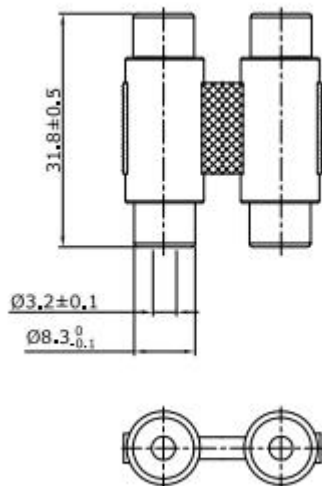

Connector

Specification:

Part Number: PSG08665

Description: 2 Way Phono / RCA Coupler with Gold Contacts

Connector A: RCA / Phono Socket X 2

Connector B: RCA / Phono Socket X 2

Body Colour: Black

Plating: Gold Plated

Standards:

RoHS compliant

WIRING DIAGRAM