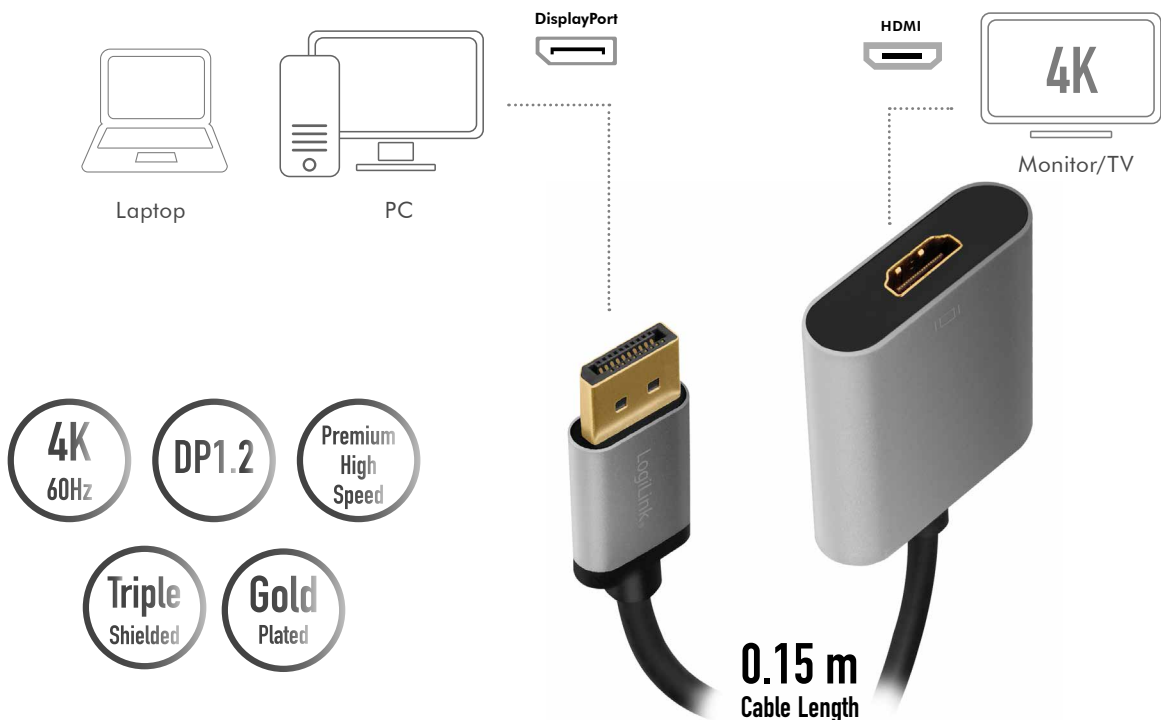

## 4K DisplayPort™ to HDMI™ Adapter DP male to HDMI™ female

Art. No.: CDA0108

This DisplayPort to HDMI Adapter allow you to connect your DisplayPort equipped laptop or computer to an HDMI display; supports video resolution up to Ultra HD 4K.

- » Compliant to DP1.2 input, video and audio
- » Compliant to Premium High Speed HDMI specification output
- » Supports video resolutions up to Ultra HD 4K@60 Hz
- » Supports bandwidth up to 18 Gbps
- » Supports Dolby True HD and DTS HD Master Audio
- » Slim and elegant design with aluminum alloy body and unibody structure
- » No software or driver installation needed
- » Ideal for MacBook Air, MacBook Pro, Surface Pro, iMac, Surface Book, Surface Studio, Surface Dock, and Monitors (like HP, Samsung, Dell, Acer, LG, ASUS), Projectors, TV, etc

### Specifications:

Connection 1	DisplayPort 20pin, male
Connection 2	HDMI-A 19pin, female
Connector Material	Gold-Plated
Max. Resolution	4K@60 Hz
Supported Bandwidth	18 Gbps
Cable Length	0.15 m
Color	Black/Grey