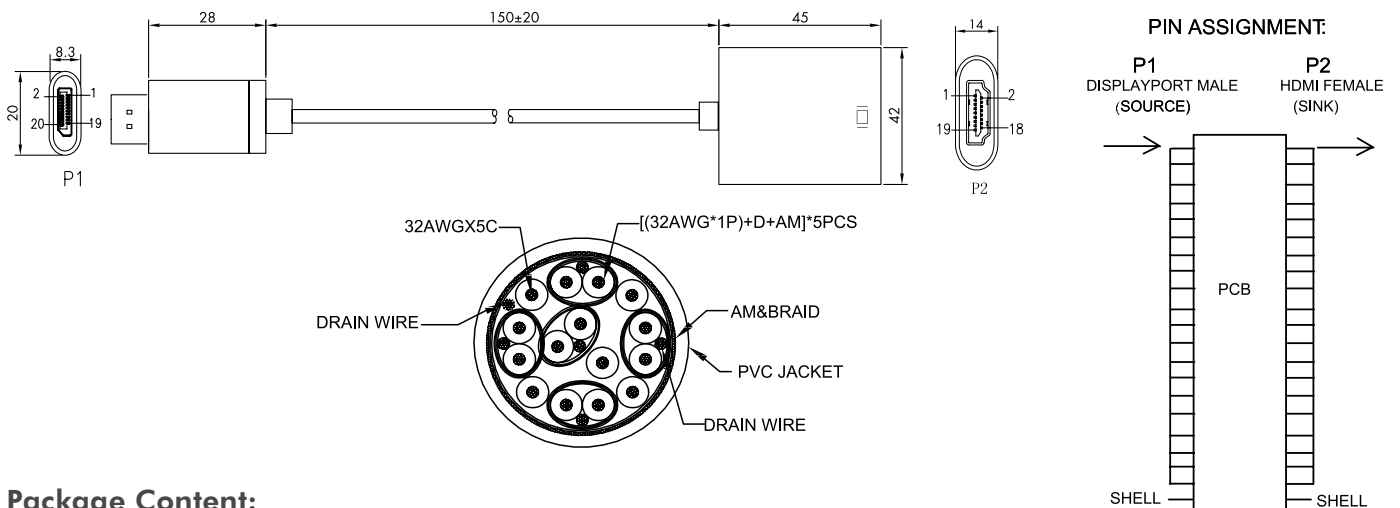

### Specifications:

Connection 1	DisplayPort 20pin, male
Connection 2	HDMI-A 19pin, female
Connector Material	Gold-Plated
Max. Resolution	4K@60 Hz
Supported Bandwidth	18 Gbps
Cable Length	0.15 m
Color	Black/Grey