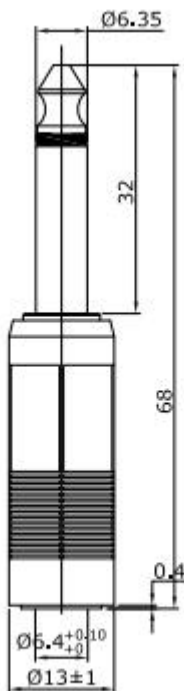

Connector

Specification:

Part Number: PSG08623
Description: 6.35mm Stereo Jack Socket To
6.35mm Mono Jack Plug
Connector A: Stereo Jack Socket - 6.35mm
Connector B: Mono Jack Plug - 6.35mm
Body Color: Black
Plating: Nickel Plated

Standards:

RoHS compliant

WIRING DIAGRAM

6.35MM MONO
MALE

6.35MM MONO
FEMALE