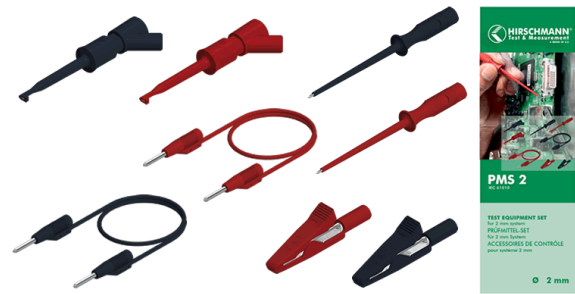

Set

PMS 2

Product	PMS 2
description	<p>Test equipment set for 2 mm system.</p> <ul style="list-style-type: none"> - Kleps 2 BU Miniature clamp-type test probe with contact hook for clamping wires up to max. \varnothing2 mm. - MPS 1 Miniature test probe with slender stainless steel tip for sampling smallest test points. - MA 1 Miniature alligator clip for secure contacting of fine wires, clamping range up to 4 mm bolt diameter. - MVL 2/100 Molded measuring lead with 2 mm plug and 2 mm socket for tower construction on both sides (length: 100 cm). <p>Please find further technical details on individual product data sheets.</p>
Articlenummer	932961001
technical data	
scope of delivery	<p>1 x clamp-type test probe KLEPS 2 BU black (973 501-100) 1 x clamp-type test probe KLEPS 2 BU red (973 501-101) 1 x test probe MPS 1 black (973 531-100) 1 x test probe MPS 1 red (973 531-101) 1 x miniature-alligator clip MA 1 black (930 317-800) 1 x miniature-alligator clip MA 1 red (930 317-801) 1 x measuring lead MVL 2/100 black (973 596-100) 1 x measuring lead MVL 2/100 red (973 596-101)</p>

2 mm system

stand: 04.07.2018