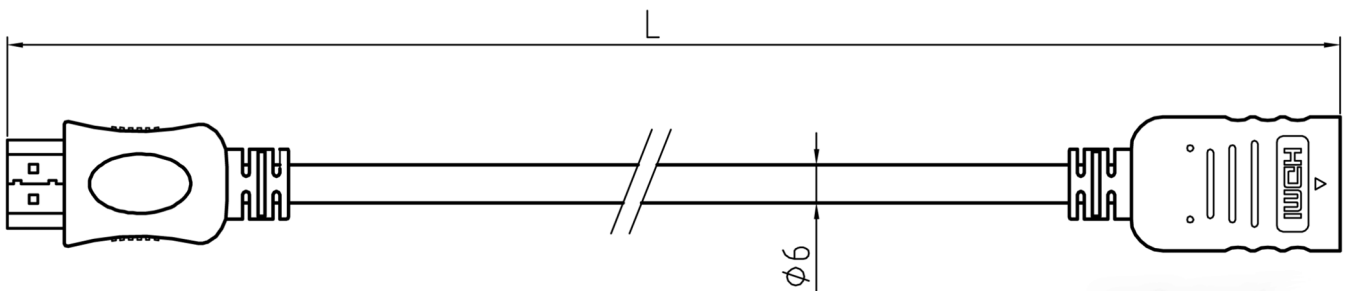

Datasheet

RS PRO 5mtr HDMI M-F High Speed with Ethernet Cable - Black

Stock number: 186-3017

EN

The RSPRO 5 metre male to female HDMI cable which has a black PVC jack and an outer diameter of 6mm. The connectors have a gold flash covering to prevent corrosion.

The connector hoods are also made of black PVC with a small foot print of 19.44mm wide and 11mm high, and have a strain relief to prevent the jacket splitting around the boot.

HDMI is possibly the most common display connection on the market which can be found on devices ranging from PC's, Bluray players, games consoles and more.

- HDMI CABLE V1.4 WIRE GAUGE:
30AWG COPPER [(30#*1P+D+FAM)*5P
+30#*4C+AL+D+BLACK PVC6.0MM]
- HOOD: MOLDING TYPE,BLACK IN COLOR
- CABLE ELECTRICAL TEST:
100% OPEN SHORT & MISS WIRE TEST.
- PACKING: 1PC/POLYBAG