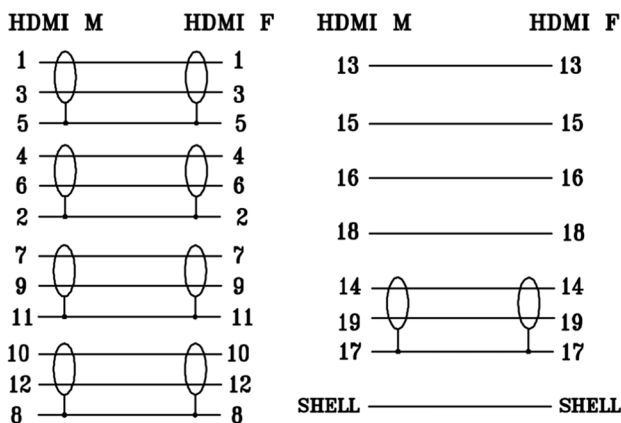

Datasheet

RS PRO 5mtr HDMI M-F High Speed with Ethernet Cable - Black

Stock number: 186-3017

EN

The RSPRO 5 metre male to female HDMI cable which has a black PVC jack and an outer diameter of 6mm. The connectors have a gold flash covering to prevent corrosion.

The connector hoods are also made of black PVC with a small foot print of 19.44mm wide and 11mm high, and have a strain relief to prevent the jacket splitting around the boot.

HDMI is possibly the most common display connection on the market which can be found on devices ranging from PC's, Bluray players, games consoles and more.

- HDMI CABLE V1.4 WIRE GAUGE:
30AWG COPPER [(30#*1P+D+FAM)*5P
+30#*4C+AL+D+BLACK PVC6.0MM]
- HOOD: MOLDING TYPE,BLACK IN COLOR
- CABLE ELECTRICAL TEST:
100% OPEN SHORT & MISS WIRE TEST.
- PACKING: 1PC/POLYBAG