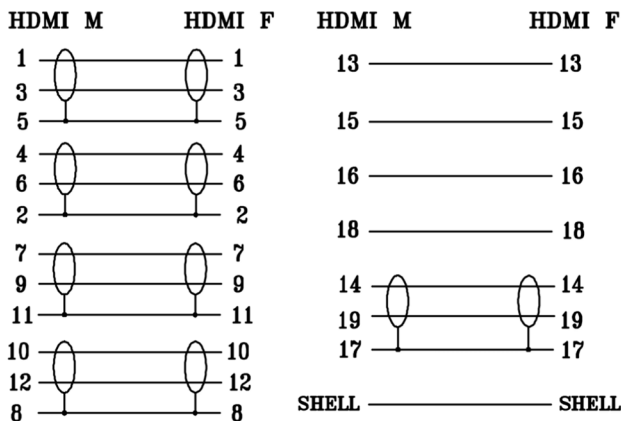

Datasheet

RS PRO 1mtr HDMI M-F High Speed with Ethernet Cable - Black

Stock number: 186-3015

EN

The RSPRO 1 metre male to female HDMI cable which has a black PVC jack and an outer diameter of 6mm. The connectors have a gold flash covering to prevent corrosion.

The connector hoods are also made of black PVC with a small foot print of 19.44mm wide and 11mm high, and have a strain relief to prevent the jacket splitting around the boot.

HDMI is possibly the most common display connection on the market which can be found on devices ranging from PC's, Bluray players, games consoles and more.

- HDMI CABLE V1.4 WIRE GAUGE:
30AWG COPPER [(30#*1P+D+FAM)*5P
+30#*4C+AL+D+BLACK PVC6.0MM]
- HOOD: MOLDING TYPE,BLACK IN COLOR
- CABLE ELECTRICAL TEST:
100% OPEN SHORT & MISS WIRE TEST.
- PACKING: 1PC/POLYBAG