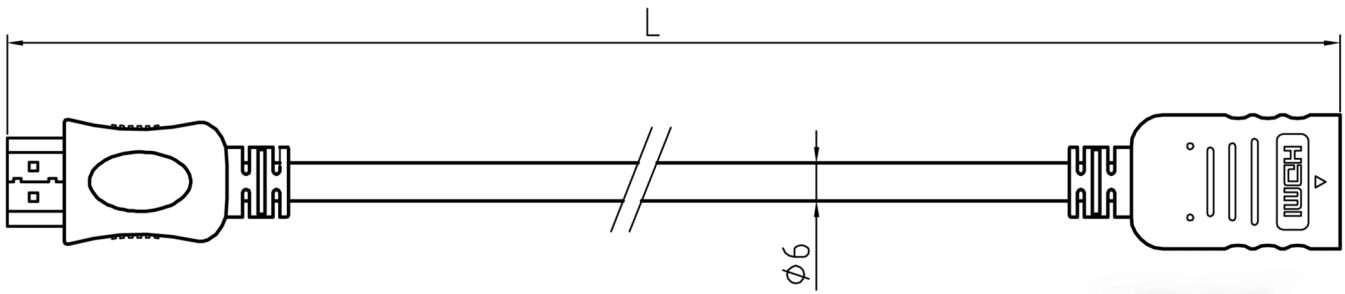

Datasheet

RS PRO 1mtr HDMI M-F High Speed with Ethernet Cable - Black

Stock number: 186-3015

EN

The RSPRO 1 metre male to female HDMI cable which has a black PVC jack and an outer diameter of 6mm. The connectors have a gold flash covering to prevent corrosion.

The connector hoods are also made of black PVC with a small foot print of 19.44mm wide and 11mm high, and have a strain relief to prevent the jacket splitting around the boot.

HDMI is possibly the most common display connection on the market which can be found on devices ranging from PC's, Bluray players, games consoles and more.

- HDMI CABLE V1.4 WIRE GAUGE:
30AWG COPPER [(30#*1P+D+FAM)*5P
+30#*4C+AL+D+BLACK PVC6.0MM]
- HOOD: MOLDING TYPE,BLACK IN COLOR
- CABLE ELECTRICAL TEST:
100% OPEN SHORT & MISS WIRE TEST.
- PACKING: 1PC/POLYBAG