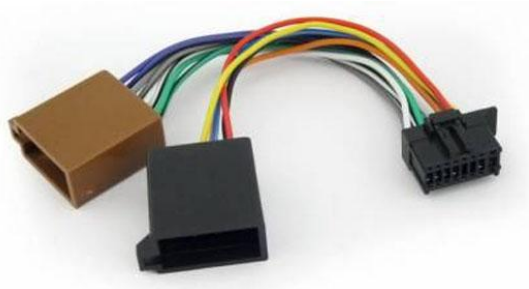

## Разъем Pioneer 2010

### Описание:

Разъем для автомагнитолы PIONEER 2010. ISO-коннектор для подключения автомагнитол Pioneer с 2010г.в.

Цвет провода	Описание	
Yellow	Connect to the constant 12 V supply terminal.	
Red	Connect to terminal controlled by ignition switch (12 V DC).	
Black (chassis ground)	Connect to a clean, paint-free metal location.	
Blue/white	Connect to system control terminal of the power amp or auto-antenna relay control terminal (max. 300 mA 12 V DC).	
White (+)	Left	Front speaker
White/black (-)		Rear speaker
Green (+)		
Green/black (-)	Right	Front speaker
Gray (+)		
Gray/black (-)		
Violet (+)		Rear speaker
Violet/black (-)		