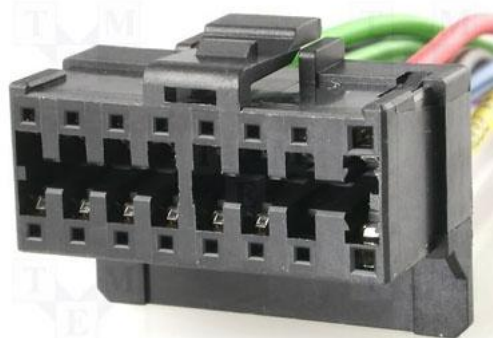

Разъем Pioneer DEH-2300

Описание:

Разъем для Pioneer DEH-2300 (ZRS69)

Применяется для подключения акустики, питания и управляющих проводов к автомагнитоле: PEONEER DEH 1300; DEH 1330; DEH 2300; DEH 2330 R; DEH 3300; DEH 3330 R; DEH P 4300; DEH P 5300; DEH P 6300; DEH P 7300 R; DEH P 7300 RB

Цвет провода	Описание	
Yellow	To terminal always supplied with power regardless of ignition switch position.	
Red	To electric terminal controlled by ignition switch (12 V DC) ON/OFF.	
Black (chassis ground)	To vehicle (metal) body.	
Yellow/black	If you use a cellular telephone, connect it via the Audio Mute lead on the cellular telephone. If not, keep the Audio Mute lead free of any connections.	
Blue/white	To system control terminal of the power amp (max. 300 mA 12 V DC).	
White (+)	Left	Front speaker
White/black (-)		Rear speaker
Green (+)		
Green/black (-)	Right	Front speaker
Gray (+)		Rear speaker
Gray/black (-)		
Violet (+)		
Violet/black (-)		