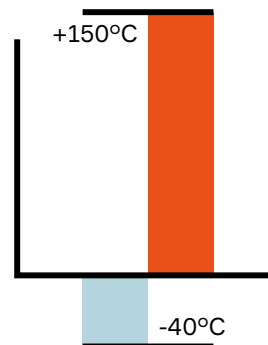

TEMPERATURE

VIBRATION

ENVIRONMENTAL PROTECTION

About Aptiv

Aptiv is a global technology company that develops safer, greener and more connected solutions enabling the future of mobility. Headquartered in Dublin, Aptiv has approximately 150,000 employees and operates 14 technical centers, as well as manufacturing sites and customer support centers in 45 countries.

Visit [aptiv.com](https://www.aptiv.com)