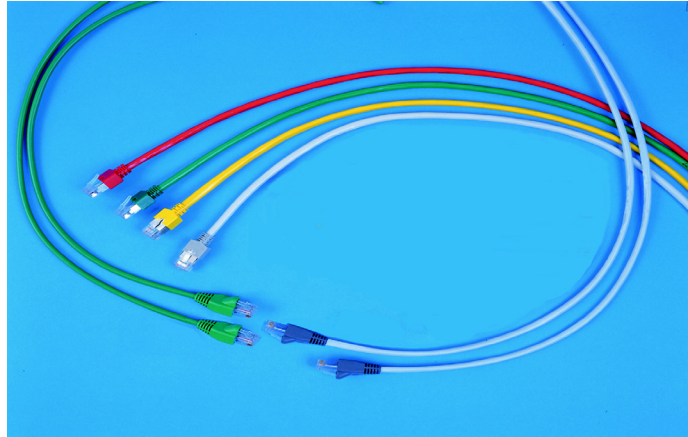

GIGAPlus Patchcords

Brand-Rex GIGAPlus Patch Cords enable you to get the optimum performance from your cabling system. Our factory made and tested patchcords offer you guaranteed quality, and ensures your system avoids the performance degradation which inferior alternatives will give you at high data rates. All patchcords are supplied with boots and ID tag.