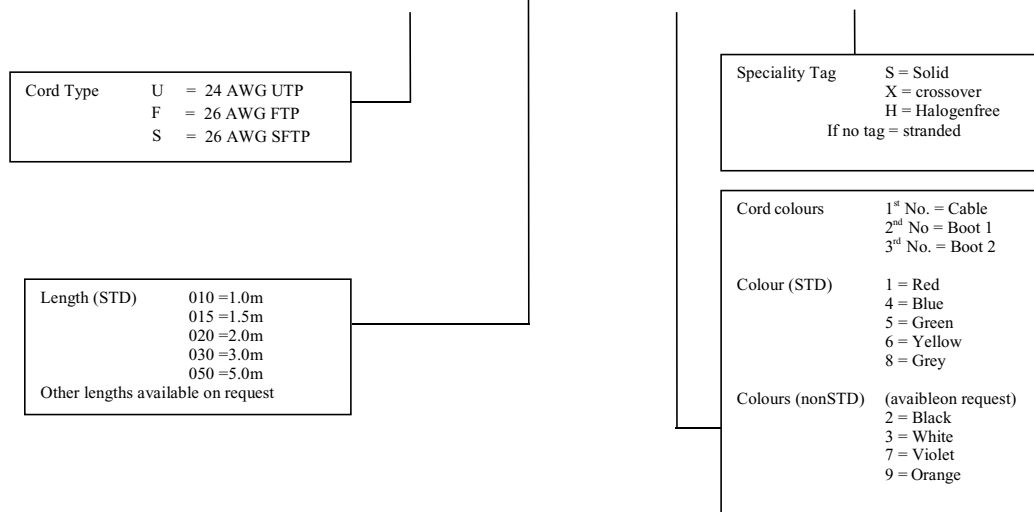

GPC-PC-U-010-888-XXX

To be eligible for a Millennium warranty, systems must be supplied and installed by approved partners following the latest installation procedures. In order for a Millennium GigaPlus warranty to be provided, these products and other all passive components in the channel, must be from the approved GigaPlus range.

Datasheet No. G15307		© Brand-Rex Limited		Additional Details		
Rev	Date	Initials	Amendment			
1	09/12/99	GA	Issued			
2	26.04.01	JMW	Transferred To New Template format	Action	Name	Date
3	7.6.02	JW	Reference in cord type box	Issued By	G Agnew	09/12/99
4	13.12.02	JW	SFTP patchcord Amended to 26 Awg	Reviewed By	J M Walinck	26.04.01
Headquarters and Registered Offices Glenrothes Fife KY6 2RS, Scotland Tel +44 (0) 1592 772124 Fax +44 (0) 1592 775314				Leigh Lancashire WN7 4HB, England Tel +44 (0) 1942 265500 Fax +44 (0) 1942 265576