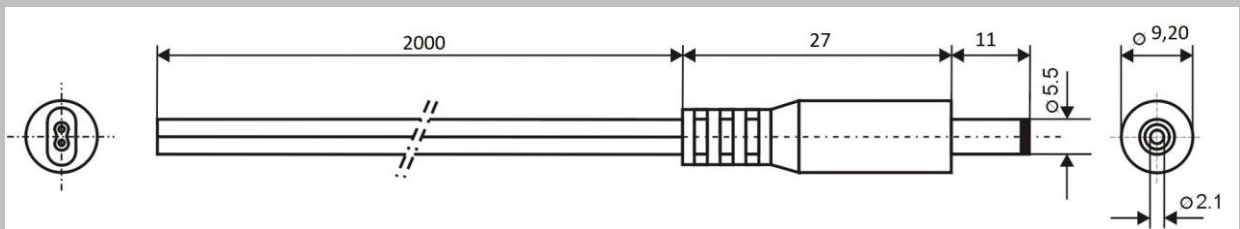

Specification:

Model	DC.CAB.6200.0200
DC PLUG	5.5/2.1 mm
Recommended voltage	0 - 48V
Max Current	3 A
Dielectric Strenght	500 VDC
Operating temperature	-25°C to +70°C
Cord Lenght	2000 mm
Cable Diameter	1,62 x 3,42 mm
Wire Diameter	2x0,35mm ²
ROHS	+