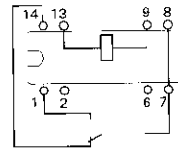

DIP version (flat)

Dimensions drawing (in mm)

Dimensions

| DIP-flat: version |            |               |
|-------------------|------------|---------------|
|                   | mm         | inch          |
| L                 | 19.3 - 0.2 | 0.760 - 0.008 |
| W                 | 6.40 - 0.2 | 0.252 - 0.008 |
| H                 | 5.70 - 0.2 | 0.224 - 0.008 |
| Hb                | 5.10 - 0.2 | 0.201 - 0.008 |
| T                 | 3.20 ± 0.1 | 0.126 ± 0.004 |
| Tw                | 0.50 ± 0.1 | 0.020 ± 0.004 |
| Tz                | 0.25 ± 0.1 | 0.010 ± 0.004 |

Mounting hole layout

Top view

Terminal assignment

Relay - top view

1 form a, standard

1 form a, with diode

1 form c, standard

1 form a, with electrostatic shield

1 form a, with electrostatic shield and diode

Ordering Information

|   |                     |
|---|---------------------|
| 1 form a, standard                            | V23100-V40** - A000 |
| 1 form a, with electrostatic shield           | V23100-V40** - A001 |
| 1 form a, with diode                          | V23100-V40** - A010 |
| 1 form a, with electrostatic shield and diode | V23100-V40** - A011 |
| 1 form c, standard                            | V23100-V43** - C000 |
| 1 form c, with electrostatic shield           | V23100-V43** - C001 |

05 = 5 Vdc coil  
12 = 12 Vdc coil  
15 = 15 Vdc coil  
24 = 24 Vdc coil

Ordering Code

Tyco Part Number

|                   |             |
|-------------------|-------------|
| V23100-V4005-A000 | 0-1393763-1 |
| V23100-V4005-A001 | 0-1393763-3 |
| V23100-V4005-A010 | 0-1393763-4 |
| V23100-V4005-A011 | 0-1393763-5 |
| V23100-V4012-A000 | 0-1393763-6 |
| V23100-V4012-A001 | 0-1393763-7 |
| V23100-V4012-A010 | 0-1393763-8 |
| V23100-V4012-A011 | 0-1393763-9 |
| V23100-V4015-A000 | 1-1393763-0 |
| V23100-V4015-A001 | 1-1393763-1 |
| V23100-V4015-A010 | 1-1393763-2 |
| V23100-V4015-A011 | 1-1393763-3 |