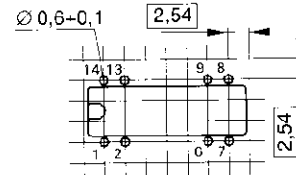

DIP version (flat)

Dimensions drawing (in mm)

Dimensions

| DIP-flat: version |            |               |
|-------------------|------------|---------------|
|                   | mm         | inch          |
| L                 | 19.3 - 0.2 | 0.760 - 0.008 |
| W                 | 6.40 - 0.2 | 0.252 - 0.008 |
| H                 | 5.70 - 0.2 | 0.224 - 0.008 |
| Hb                | 5.10 - 0.2 | 0.201 - 0.008 |
| T                 | 3.20 ± 0.1 | 0.126 ± 0.004 |
| Tw                | 0.50 ± 0.1 | 0.020 ± 0.004 |
| Tz                | 0.25 ± 0.1 | 0.010 ± 0.004 |

Mounting hole layout

Top view

Terminal assignment

Relay - top view

1 form a, standard

1 form a, with diode

1 form c, standard

1 form a, with electrostatic shield

1 form a, with electrostatic shield and diode

Ordering Information

|   |                     |
|---|---------------------|
| 1 form a, standard                            | V23100-V40** - A000 |
| 1 form a, with electrostatic shield           | V23100-V40** - A001 |
| 1 form a, with diode                          | V23100-V40** - A010 |
| 1 form a, with electrostatic shield and diode | V23100-V40** - A011 |
| 1 form c, standard                            | V23100-V43** - C000 |
| 1 form c, with electrostatic shield           | V23100-V43** - C001 |

05 = 5 Vdc coil  
12 = 12 Vdc coil  
15 = 15 Vdc coil  
24 = 24 Vdc coil

Ordering Code

Tyco Part Number

|                   |             |
|-------------------|-------------|
| V23100-V4005-A000 | 0-1393763-1 |
| V23100-V4005-A001 | 0-1393763-3 |
| V23100-V4005-A010 | 0-1393763-4 |
| V23100-V4005-A011 | 0-1393763-5 |
| V23100-V4012-A000 | 0-1393763-6 |
| V23100-V4012-A001 | 0-1393763-7 |
| V23100-V4012-A010 | 0-1393763-8 |
| V23100-V4012-A011 | 0-1393763-9 |
| V23100-V4015-A000 | 1-1393763-0 |
| V23100-V4015-A001 | 1-1393763-1 |
| V23100-V4015-A010 | 1-1393763-2 |
| V23100-V4015-A011 | 1-1393763-3 |