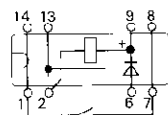

DIP version (flat)

Dimensions drawing (in mm)

Dimensions

| DIP-flat: version |            |               |
|-------------------|------------|---------------|
|                   | mm         | inch          |
| L                 | 19.3 - 0.2 | 0.760 - 0.008 |
| W                 | 6.40 - 0.2 | 0.252 - 0.008 |
| H                 | 5.70 - 0.2 | 0.224 - 0.008 |
| Hb                | 5.10 - 0.2 | 0.201 - 0.008 |
| T                 | 3.20 ± 0.1 | 0.126 ± 0.004 |
| Tw                | 0.50 ± 0.1 | 0.020 ± 0.004 |
| Tz                | 0.25 ± 0.1 | 0.010 ± 0.004 |

Mounting hole layout

Top view

Terminal assignment

Relay - top view

1 form a, standard

1 form a, with diode

1 form c, standard

1 form a, with electrostatic shield

1 form a, with electrostatic shield and diode

Ordering Information

|   |                     |
|---|---------------------|
| 1 form a, standard                            | V23100-V40** - A000 |
| 1 form a, with electrostatic shield           | V23100-V40** - A001 |
| 1 form a, with diode                          | V23100-V40** - A010 |
| 1 form a, with electrostatic shield and diode | V23100-V40** - A011 |
| 1 form c, standard                            | V23100-V43** - C000 |
| 1 form c, with electrostatic shield           | V23100-V43** - C001 |

05 = 5 Vdc coil  
12 = 12 Vdc coil  
15 = 15 Vdc coil  
24 = 24 Vdc coil

Ordering Code

Tyco Part Number

|                   |             |
|-------------------|-------------|
| V23100-V4005-A000 | 0-1393763-1 |
| V23100-V4005-A001 | 0-1393763-3 |
| V23100-V4005-A010 | 0-1393763-4 |
| V23100-V4005-A011 | 0-1393763-5 |
| V23100-V4012-A000 | 0-1393763-6 |
| V23100-V4012-A001 | 0-1393763-7 |
| V23100-V4012-A010 | 0-1393763-8 |
| V23100-V4012-A011 | 0-1393763-9 |
| V23100-V4015-A000 | 1-1393763-0 |
| V23100-V4015-A001 | 1-1393763-1 |
| V23100-V4015-A010 | 1-1393763-2 |
| V23100-V4015-A011 | 1-1393763-3 |