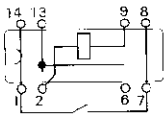

DIP version (flat)

Dimensions drawing (in mm)

Dimensions

| DIP-flat: version |            |               |
|-------------------|------------|---------------|
|                   | mm         | inch          |
| L                 | 19.3 - 0.2 | 0.760 - 0.008 |
| W                 | 6.40 - 0.2 | 0.252 - 0.008 |
| H                 | 5.70 - 0.2 | 0.224 - 0.008 |
| Hb                | 5.10 - 0.2 | 0.201 - 0.008 |
| T                 | 3.20 ± 0.1 | 0.126 ± 0.004 |
| Tw                | 0.50 ± 0.1 | 0.020 ± 0.004 |
| Tz                | 0.25 ± 0.1 | 0.010 ± 0.004 |

Mounting hole layout

Top view

Terminal assignment

Relay - top view

1 form a, standard

1 form a, with diode

1 form c, standard

1 form a, with electrostatic shield

1 form a, with electrostatic shield and diode

Ordering Information

|   |                     |
|---|---------------------|
| 1 form a, standard                            | V23100-V40** - A000 |
| 1 form a, with electrostatic shield           | V23100-V40** - A001 |
| 1 form a, with diode                          | V23100-V40** - A010 |
| 1 form a, with electrostatic shield and diode | V23100-V40** - A011 |
| 1 form c, standard                            | V23100-V43** - C000 |
| 1 form c, with electrostatic shield           | V23100-V43** - C001 |

05 = 5 Vdc coil  
12 = 12 Vdc coil  
15 = 15 Vdc coil  
24 = 24 Vdc coil

Ordering Code

Tyco Part Number

|                   |             |
|-------------------|-------------|
| V23100-V4005-A000 | 0-1393763-1 |
| V23100-V4005-A001 | 0-1393763-3 |
| V23100-V4005-A010 | 0-1393763-4 |
| V23100-V4005-A011 | 0-1393763-5 |
| V23100-V4012-A000 | 0-1393763-6 |
| V23100-V4012-A001 | 0-1393763-7 |
| V23100-V4012-A010 | 0-1393763-8 |
| V23100-V4012-A011 | 0-1393763-9 |
| V23100-V4015-A000 | 1-1393763-0 |
| V23100-V4015-A001 | 1-1393763-1 |
| V23100-V4015-A010 | 1-1393763-2 |
| V23100-V4015-A011 | 1-1393763-3 |