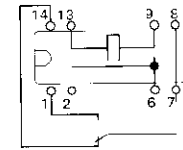

DIP version (flat)

Dimensions drawing (in mm)

Dimensions

| DIP-flat: version |            |               |
|-------------------|------------|---------------|
|                   | mm         | inch          |
| L                 | 19.3 - 0.2 | 0.760 - 0.008 |
| W                 | 6.40 - 0.2 | 0.252 - 0.008 |
| H                 | 5.70 - 0.2 | 0.224 - 0.008 |
| Hb                | 5.10 - 0.2 | 0.201 - 0.008 |
| T                 | 3.20 ± 0.1 | 0.126 ± 0.004 |
| Tw                | 0.50 ± 0.1 | 0.020 ± 0.004 |
| Tz                | 0.25 ± 0.1 | 0.010 ± 0.004 |

Mounting hole layout

Top view

Terminal assignment

Relay - top view

1 form a, standard

1 form a, with diode

1 form c, standard

1 form a, with electrostatic shield

1 form a, with electrostatic shield and diode

Ordering Information

|   |                     |
|---|---------------------|
| 1 form a, standard                            | V23100-V40** - A000 |
| 1 form a, with electrostatic shield           | V23100-V40** - A001 |
| 1 form a, with diode                          | V23100-V40** - A010 |
| 1 form a, with electrostatic shield and diode | V23100-V40** - A011 |
| 1 form c, standard                            | V23100-V43** - C000 |
| 1 form c, with electrostatic shield           | V23100-V43** - C001 |

05 = 5 Vdc coil  
12 = 12 Vdc coil  
15 = 15 Vdc coil  
24 = 24 Vdc coil

Ordering Code

Tyco Part Number

|                   |             |
|-------------------|-------------|
| V23100-V4005-A000 | 0-1393763-1 |
| V23100-V4005-A001 | 0-1393763-3 |
| V23100-V4005-A010 | 0-1393763-4 |
| V23100-V4005-A011 | 0-1393763-5 |
| V23100-V4012-A000 | 0-1393763-6 |
| V23100-V4012-A001 | 0-1393763-7 |
| V23100-V4012-A010 | 0-1393763-8 |
| V23100-V4012-A011 | 0-1393763-9 |
| V23100-V4015-A000 | 1-1393763-0 |
| V23100-V4015-A001 | 1-1393763-1 |
| V23100-V4015-A010 | 1-1393763-2 |
| V23100-V4015-A011 | 1-1393763-3 |