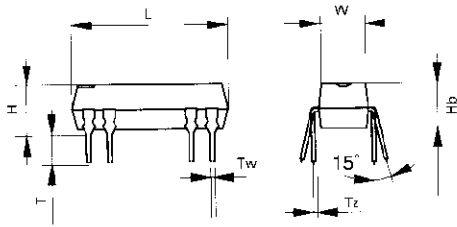

DIP version (flat)

Dimensions drawing (in mm)

Dimensions

| DIP-flat: version |            |               |
|-------------------|------------|---------------|
|                   | mm         | inch          |
| L                 | 19.3 - 0.2 | 0.760 - 0.008 |
| W                 | 6.40 - 0.2 | 0.252 - 0.008 |
| H                 | 5.70 - 0.2 | 0.224 - 0.008 |
| Hb                | 5.10 - 0.2 | 0.201 - 0.008 |
| T                 | 3.20 ± 0.1 | 0.126 ± 0.004 |
| Tw                | 0.50 ± 0.1 | 0.020 ± 0.004 |
| Tz                | 0.25 ± 0.1 | 0.010 ± 0.004 |

Mounting hole layout

Top view

Terminal assignment

Relay - top view

1 form a, standard

1 form a, with diode

1 form c, standard

1 form a, with electrostatic shield

1 form a, with electrostatic shield and diode

Ordering Information

|   |                     |
|---|---------------------|
| 1 form a, standard                            | V23100-V40** - A000 |
| 1 form a, with electrostatic shield           | V23100-V40** - A001 |
| 1 form a, with diode                          | V23100-V40** - A010 |
| 1 form a, with electrostatic shield and diode | V23100-V40** - A011 |
| 1 form c, standard                            | V23100-V43** - C000 |
| 1 form c, with electrostatic shield           | V23100-V43** - C001 |

05 = 5 Vdc coil  
12 = 12 Vdc coil  
15 = 15 Vdc coil  
24 = 24 Vdc coil

Ordering Code

Tyco Part Number

|                   |             |
|-------------------|-------------|
| V23100-V4005-A000 | 0-1393763-1 |
| V23100-V4005-A001 | 0-1393763-3 |
| V23100-V4005-A010 | 0-1393763-4 |
| V23100-V4005-A011 | 0-1393763-5 |
| V23100-V4012-A000 | 0-1393763-6 |
| V23100-V4012-A001 | 0-1393763-7 |
| V23100-V4012-A010 | 0-1393763-8 |
| V23100-V4012-A011 | 0-1393763-9 |
| V23100-V4015-A000 | 1-1393763-0 |
| V23100-V4015-A001 | 1-1393763-1 |
| V23100-V4015-A010 | 1-1393763-2 |
| V23100-V4015-A011 | 1-1393763-3 |