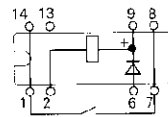

DIP version (flat)

Dimensions drawing (in mm)

Dimensions

| DIP-flat: version |            |               |
|-------------------|------------|---------------|
|                   | mm         | inch          |
| L                 | 19.3 - 0.2 | 0.760 - 0.008 |
| W                 | 6.40 - 0.2 | 0.252 - 0.008 |
| H                 | 5.70 - 0.2 | 0.224 - 0.008 |
| Hb                | 5.10 - 0.2 | 0.201 - 0.008 |
| T                 | 3.20 ± 0.1 | 0.126 ± 0.004 |
| Tw                | 0.50 ± 0.1 | 0.020 ± 0.004 |
| Tz                | 0.25 ± 0.1 | 0.010 ± 0.004 |

Mounting hole layout

Top view

Terminal assignment

Relay - top view

1 form a, standard

1 form a, with diode

1 form c, standard

1 form a, with electrostatic shield

1 form a, with electrostatic shield and diode

Ordering Information

|   |                     |
|---|---------------------|
| 1 form a, standard                            | V23100-V40** - A000 |
| 1 form a, with electrostatic shield           | V23100-V40** - A001 |
| 1 form a, with diode                          | V23100-V40** - A010 |
| 1 form a, with electrostatic shield and diode | V23100-V40** - A011 |
| 1 form c, standard                            | V23100-V43** - C000 |
| 1 form c, with electrostatic shield           | V23100-V43** - C001 |

05 = 5 Vdc coil  
12 = 12 Vdc coil  
15 = 15 Vdc coil  
24 = 24 Vdc coil

Ordering Code

Tyco Part Number

|                   |             |
|-------------------|-------------|
| V23100-V4005-A000 | 0-1393763-1 |
| V23100-V4005-A001 | 0-1393763-3 |
| V23100-V4005-A010 | 0-1393763-4 |
| V23100-V4005-A011 | 0-1393763-5 |
| V23100-V4012-A000 | 0-1393763-6 |
| V23100-V4012-A001 | 0-1393763-7 |
| V23100-V4012-A010 | 0-1393763-8 |
| V23100-V4012-A011 | 0-1393763-9 |
| V23100-V4015-A000 | 1-1393763-0 |
| V23100-V4015-A001 | 1-1393763-1 |
| V23100-V4015-A010 | 1-1393763-2 |
| V23100-V4015-A011 | 1-1393763-3 |