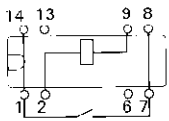

DIP version (flat)

Dimensions drawing (in mm)

Dimensions

| DIP-flat: version |            |               |
|-------------------|------------|---------------|
|                   | mm         | inch          |
| L                 | 19.3 - 0.2 | 0.760 - 0.008 |
| W                 | 6.40 - 0.2 | 0.252 - 0.008 |
| H                 | 5.70 - 0.2 | 0.224 - 0.008 |
| Hb                | 5.10 - 0.2 | 0.201 - 0.008 |
| T                 | 3.20 ± 0.1 | 0.126 ± 0.004 |
| Tw                | 0.50 ± 0.1 | 0.020 ± 0.004 |
| Tz                | 0.25 ± 0.1 | 0.010 ± 0.004 |

Mounting hole layout

Top view

Terminal assignment

Relay - top view

1 form a, standard

1 form a, with diode

1 form c, standard

1 form a, with electrostatic shield

1 form a, with electrostatic shield and diode

Ordering Information

|   |                     |
|---|---------------------|
| 1 form a, standard                            | V23100-V40** - A000 |
| 1 form a, with electrostatic shield           | V23100-V40** - A001 |
| 1 form a, with diode                          | V23100-V40** - A010 |
| 1 form a, with electrostatic shield and diode | V23100-V40** - A011 |
| 1 form c, standard                            | V23100-V43** - C000 |
| 1 form c, with electrostatic shield           | V23100-V43** - C001 |

05 = 5 Vdc coil  
12 = 12 Vdc coil  
15 = 15 Vdc coil  
24 = 24 Vdc coil

Ordering Code

Tyco Part Number

|                   |             |
|-------------------|-------------|
| V23100-V4005-A000 | 0-1393763-1 |
| V23100-V4005-A001 | 0-1393763-3 |
| V23100-V4005-A010 | 0-1393763-4 |
| V23100-V4005-A011 | 0-1393763-5 |
| V23100-V4012-A000 | 0-1393763-6 |
| V23100-V4012-A001 | 0-1393763-7 |
| V23100-V4012-A010 | 0-1393763-8 |
| V23100-V4012-A011 | 0-1393763-9 |
| V23100-V4015-A000 | 1-1393763-0 |
| V23100-V4015-A001 | 1-1393763-1 |
| V23100-V4015-A010 | 1-1393763-2 |
| V23100-V4015-A011 | 1-1393763-3 |