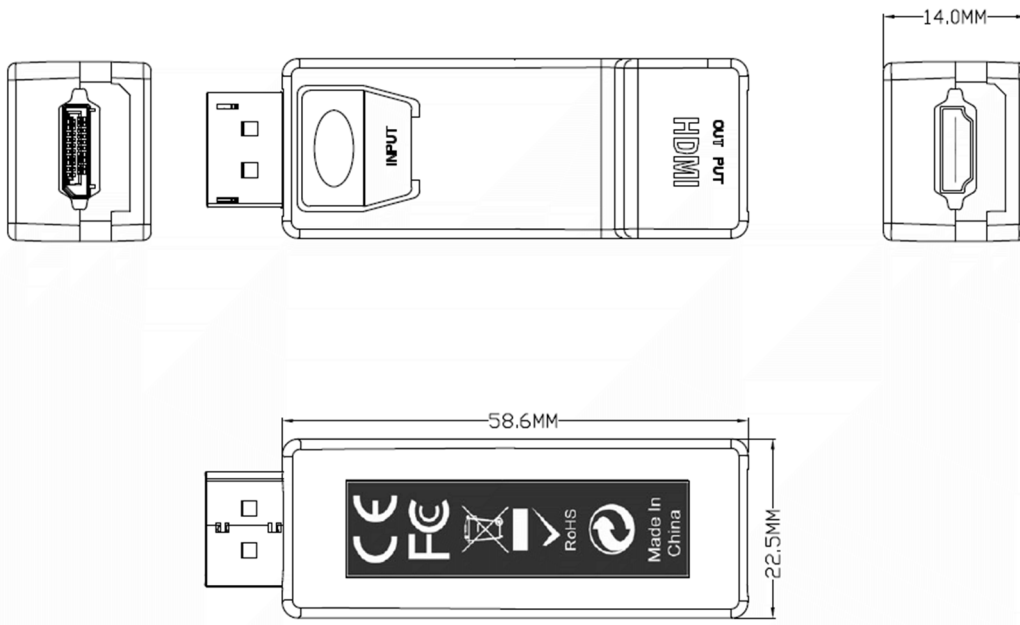

Datasheet

RS PRO DisplayPort Male to HDMI Female Adapter

Stock number: 182-8790

EN

Our RS PRO 15 cm DisplayPort to VGA adapter comes with a latching, 20 pin male DP connector and the shell is made of ABS.

HDMI is possibly the most common display connection on the market which can be found on devices ranging from PC's, Bluray players, games consoles and more.

DisplayPort, commonly known as DP is a digital high definition video connection which also can carries audio. Due to its bandwidth, DisplayPort cables are normally up to 5 metres long.

3	DPH01 Empty PCB + patch + DP plug nickel plating after welding
2	DPH01(Displayport TO HDMI) Black cover ABS without D log
1	DPH01A(Displayport TO HDMI) Black bottom ABS

RoHS / REACH / CE