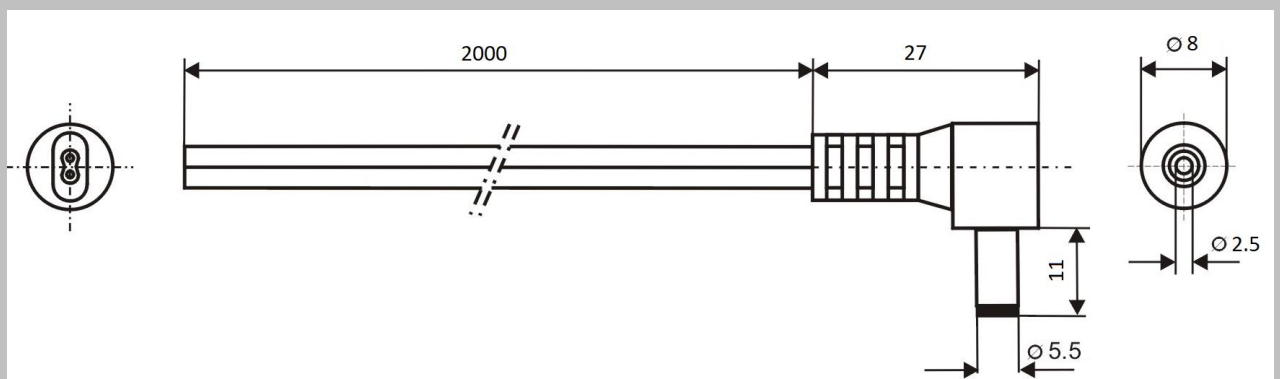

Specification:

Model	DC.CAB.6601.0200
DC PLUG	5.5/2.5 mm
Recommended voltage	0 - 48V
Max Current	3 A
Dielectric Strength	500 VDC
Operating temperature	-25°C to +70°C
Cord Length	2000 mm
Cable Diameter	1,62 x 3,42 mm
Wire Diameter	2x0,35mm²
ROHS	+