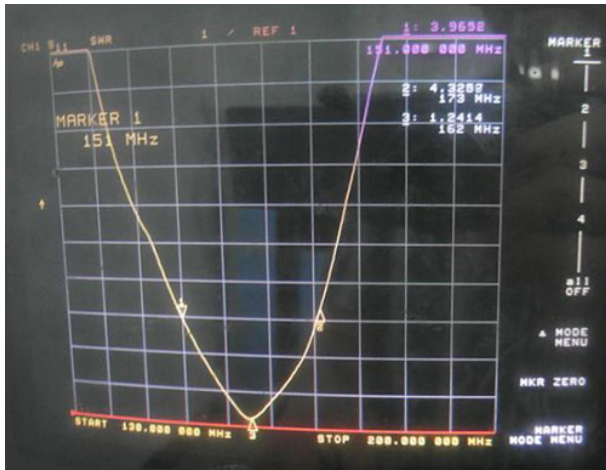

Test Report

SWR Graph - 151 & 173MHz

Ordering Details:

Part number	Description
DELTA12/X/SMAM/S/S/17	151/173MHz Whip Antenna, SMA Male Connector (130mm Long)
DELTA12/X/BNCM/S/S/17	151/173MHz Whip Antenna, BNC Male Connector (130mm Long)
DELTA12A/X/SMAM/S/S/17	433/458MHz Whip Antenna, SMA Male Connector (130mm Long)
DELTA12A/X/BNCM/S/S/17	433/458MHz Whip Antenna, BNC Male Connector (130mm Long)
DELTA12B/X/SMAM/S/S/17	869MHz Whip Antenna, SMA Male Connector (130mm Long)
DELTA12B/X/BNCM/S/S/17	869MHz Whip Antenna, BNC Male Connector (130mm Long)
DELTA12B/X/SMAM/S/S/17 HIGH GAIN	868MHz High Gain Whip Antenna, SMA Male Connector (170mm Long)
DELTA12C/X/SMAM/S/S/17	915MHz Whip Antenna, SMA Male Connector (130mm Long)
DELTA12C/X/BNCM/S/S/17	915MHz Whip Antenna, BNC Male Connector (130mm Long)
DELTA12C/X/SMAM/S/S/17 HIGH GAIN	916MHz High Gain Whip Antenna, SMA Male Connector (170mm Long)