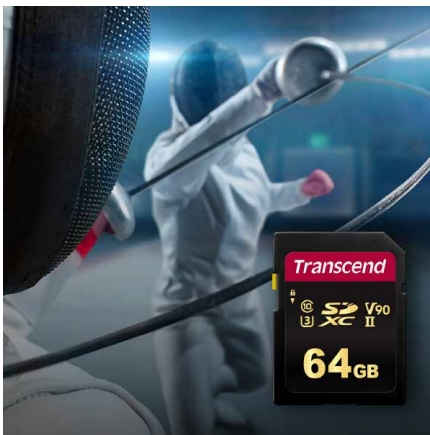

SD Cards SDXC/SDHC 700S

Transcend's SDXC/SDHC 700S memory cards provide the performance and capacity necessary to harness the full power of your UHS-II compliant DSLR cameras and camcorders. With the incredible transfer speeds, the cards allow professional outdoor photographers and videographers to capture flawless RAW images, and record ultra-high quality 8K videos.

The professional's choice

Transcend's SDXC/SDHC 700S memory cards are ideal for use with advanced camcorders and DSLR cameras, offering professional photographers and videographers impressive transfer rates for post-production and top-quality video recording without dropping frames.

Show the transfer capabilities

Transcend's SDXC/SDHC 700S memory cards meet both the UHS-II Speed Class 3 (U3) and the UHS Video Speed Class 90 (V90) standards for 8K Ultra HD video recordings, with read/write speeds of up to 285MB/s and 180MB/s respectively.