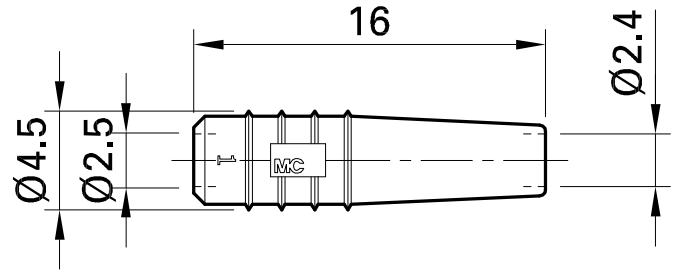

KT2-S

Item number 22.2010-*

Insulating part

Technical data	
Diameter of plug system	2 mm
Standard color(s) *	21 22 23 24 25 26 27 28 29