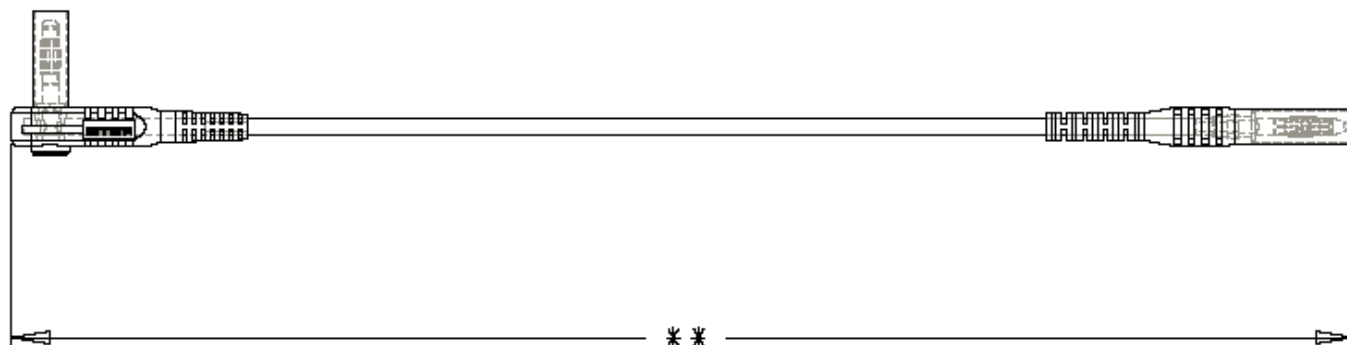

Part Number: BU-6162-M-**-*

Description: Right Angle Shrouded Banana Plug to Shrouded Banana Plug -Silicone

2607

- **Right Angle Shrouded Banana Plug to Shrouded Banana Plug -Silicone**
Compatible with 4mm banana jack
- Provide hands free testing up to 3 kV and 20 Amps
- **Material:**
 - Wire: #18 AWG (413/44), UL 3577, 105° C High Flex Silicone Jacket
 - Housing: High Temperature Nylon
 - Banana Plug: Nickel plated Brass
- Order as BU-6162-**-*, where “**” is length and “*” is the color
 - “**” -Standard length is 39”
 - “*” - Standard color are 0=Black and 2=Red
- Packaged in Bulk
- RoHS Compliant