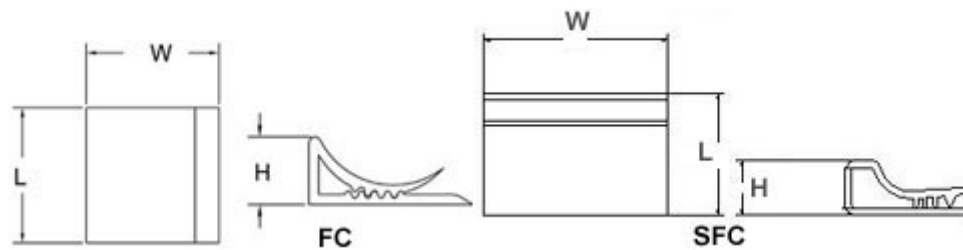

## 0530 FLAT CABLE CLAMP

Mde of finest P.V.C. backed with quality adhesive tape.  
 Conduct your flat cable neatly and firmly.  
 Insert your cable into the clamp and your job is done.  
 Color: Grey

ADHESIVE TAPE

Unit:mm	Item No.	L	W	H	Packing
	<input type="checkbox"/> FC-15	15	25	10	100pcs
	<input type="checkbox"/> FC-20	20	25	10	
	<input type="checkbox"/> FC-25	25	25	10	
	<input type="checkbox"/> FC-28	28	25	10	
<b>NEW</b>	<input type="checkbox"/> SFC-15	15	13	6	
<b>NEW</b>	<input type="checkbox"/> SFC-20	20	13	6	
<b>NEW</b>	<input type="checkbox"/> SFC-25	25	13	6	
<b>NEW</b>	<input type="checkbox"/> SFC-28	28	13	6	