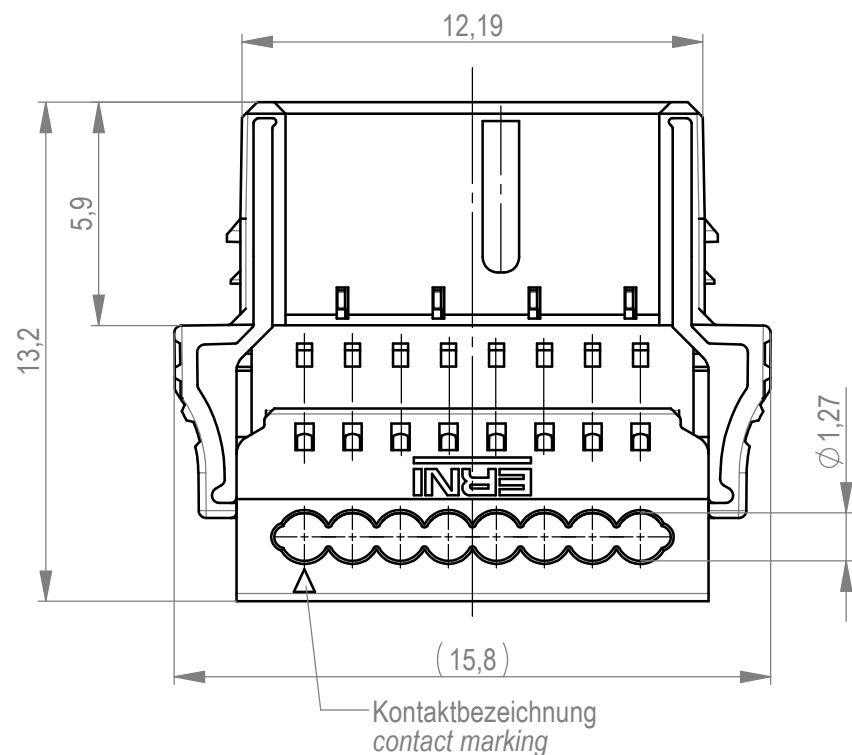

Leitungsführung offen (Anlieferungszustand)
with opening cable guide mounted (state at time of supply)

Leitungsführung geschlossen
cable guide pressed on