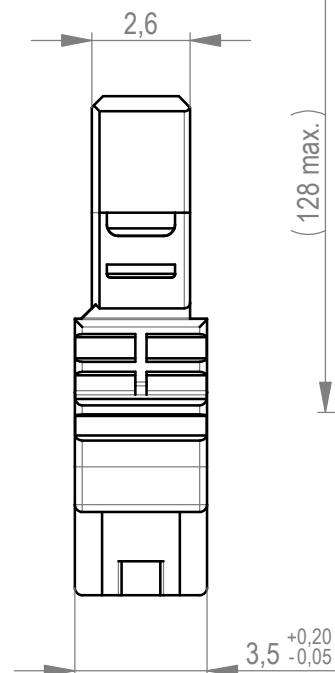

Leitungsführung offen (Anlieferungszustand)
with opening cable guide mounted (state at time of supply)

Leitungsführung geschlossen
cable guide pressed on