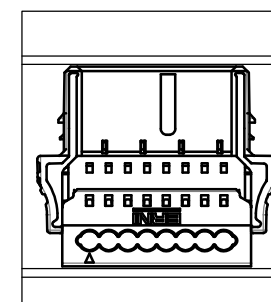

524454		rot red	2,25	
524453		grün green	2,25	
524452		blau blue	0,75	
524451		schwarz black	0,75	
Ident-Nr. part-no.	Codierung coding	Farbe colour	A	Bemerkung remark

Dimension no.	Tolerances Dim. for Information ISO 8015	 All Dimensions in mm	Scale 5:1	Material
Customer drawing: All rights reserved. Only for Information. To ensure that this is the latest version of this drawing, please contact one of the ERNI companies before using.	Subject to modification without prior notice. Drawing will not be updated.		MicroBridge Female Cable Outlet 90 IDC Type 2 08pin 0,35mm²	
c Index	09.02.2022 Date		ERNI International AG Zürichstrasse 72 8306 Brüttisellen - Zürich Switzerland	I A3
			Class MCBP