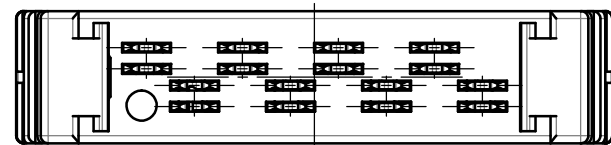

Leitungsführung offen (Anlieferungszustand)
with opening cable guide mounted (state at time of supply)