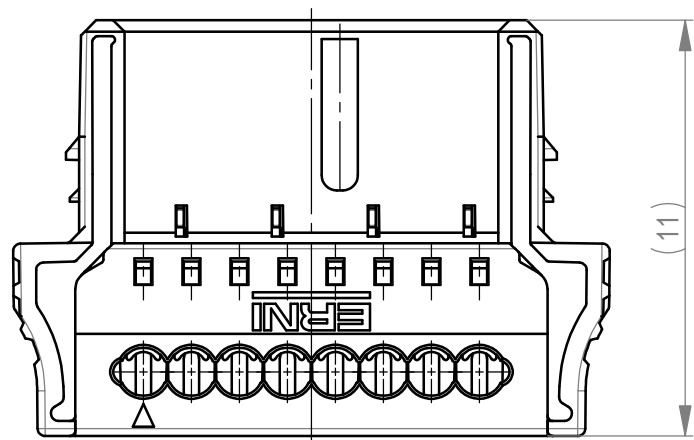

Leitungsführung offen (Anlieferungszustand)
with opening cable guide mounted (state at time of supply)

Leitungsführung geschlossen
cable guide pressed on