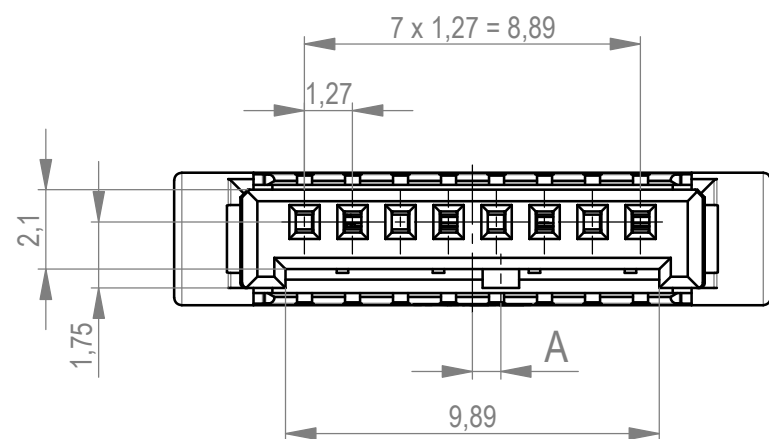

524454		rot red	2,25	
524453		grün green	2,25	
524452		blau blue	0,75	
524451		schwarz black	0,75	
Ident-Nr. part-no.	Codierung coding	Farbe colour	A	Bemerkung remark

Dimension no.	Tolerances Dim. for Information ISO 8015	 All Dimensions in mm	Scale 5:1	Material
Customer drawing: All rights reserved. Only for Information. To ensure that this is the latest version of this drawing, please contact one of the ERNI companies before using.	Subject to modification without prior notice. Drawing will not be updated.		MicroBridge Female Cable Outlet 90 IDC Type 2 08pin 0,35mm²	
c Index	09.02.2022 Date		ERNI International AG Zürichstrasse 72 8306 Brüttisellen - Zürich Switzerland	I A3
			Class MCBP