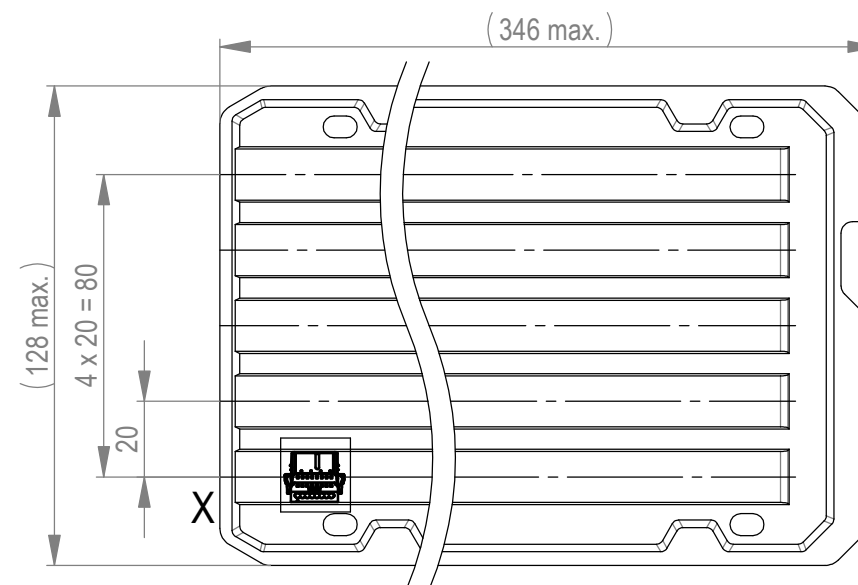

Verpackt in Tray - tray packaging
Verpackungseinheit 95 Stück - packaging unit 95 pcs

Einzelheit X / detail X
M 2:1 / scale 2:1