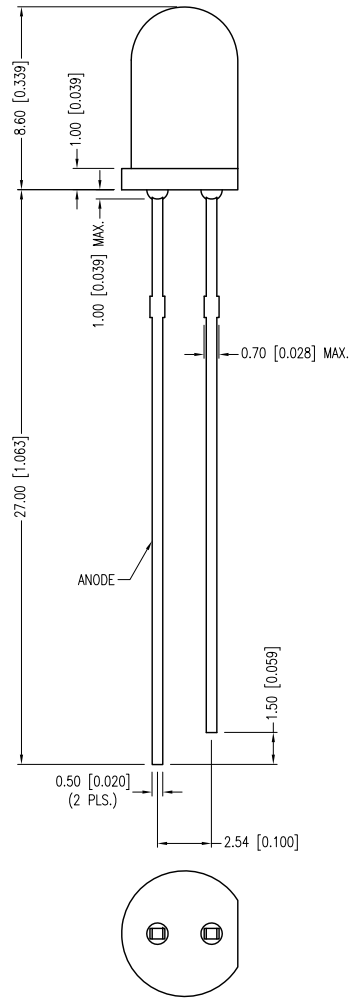

PART NUMBER	SSL-LX5093SYT	REV.	C
DATE	E.C.N. NUMBER AND REVISION COMMENTS		REV.
05.31.01	E.C.N. #10BRDR. & REDRAWN IN 3D.		A
10.25.06	E.C.N. #11148.		B
10.02.12	E.C.N. #10BRDR. & REDRAWN.		C

ELECTRO-OPTICAL CHARACTERISTICS $T_a=25^\circ\text{C}$ $I_f=20\text{mA}$

PARAMETER	MIN	TYP	MAX	UNITS	TEST COND
PEAK WAVELENGTH		590		nm	
FORWARD VOLTAGE		2.1	2.5	Vf	
REVERSE VOLTAGE	5.0			Vr	$I_f=100\mu\text{A}$
AXIAL INTENSITY	400	1000		mcd	$I_f=20\text{mA}$
VIEWING ANGLE		30		2x theta	
EMITTED COLOR:	YELLOW				
EPOXY LENS FINISH:	YELLOW TRANSPARENT				

LIMITS OF SAFE OPERATION AT 25°C

PARAMETER	MAX	UNITS
PEAK FORWARD CURRENT*	150	mA
STEADY CURRENT	30	mA
POWER DISSIPATION	105	mW
DERATE FROM 25°C	-1.2	$\text{mW}/^\circ\text{C}$
OPERATING TEMP.	-40 TO +85	$^\circ\text{C}$
STORAGE TEMP.	-40 TO +85	$^\circ\text{C}$
SOLDERING TEMP.	+260	$^\circ\text{C}$
2.0mm FROM BODY	3	SEC.

* $t < 10\mu\text{s}$

*UNLESS OTHERWISE SPECIFIED TOLERANCES PER DECIMAL PRECISION ARE: X= ± 1 (± 0.039), X.X= ± 0.5 (± 0.020), X.XX= ± 0.25 (± 0.010), X.XXX= ± 0.127 (± 0.005). LEAD SIZE= ± 0.05 (± 0.002), LEAD LENGTH= ± 0.75 (± 0.030). MIN= $^{+0.000}_{-0.000}$ DECIMAL PRECISION MAX= $^{+0.000}_{-0.000}$ DECIMAL PRECISION