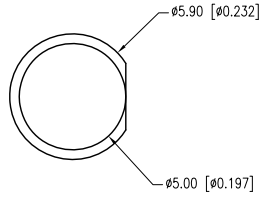

PART NUMBER	SSL-LX5093SYT	REV.	C
DATE	E.C.N. NUMBER AND REVISION COMMENTS		REV.
05.31.01	E.C.N. #10BRDR. & REDRAWN IN 3D.		A
10.25.06	E.C.N. #11148.		B
10.02.12	E.C.N. #10BRDR. & REDRAWN.		C

ELECTRO-OPTICAL CHARACTERISTICS $T_a=25^\circ\text{C}$ $I_f=20\text{mA}$

PARAMETER	MIN	TYP	MAX	UNITS	TEST COND
PEAK WAVELENGTH		590		nm	
FORWARD VOLTAGE		2.1	2.5	Vf	
REVERSE VOLTAGE	5.0			Vr	$I_f=100\mu\text{A}$
AXIAL INTENSITY	400	1000		mcd	$I_f=20\text{mA}$
VIEWING ANGLE		30		2x theta	
EMITTED COLOR:	YELLOW				
EPOXY LENS FINISH:	YELLOW TRANSPARENT				