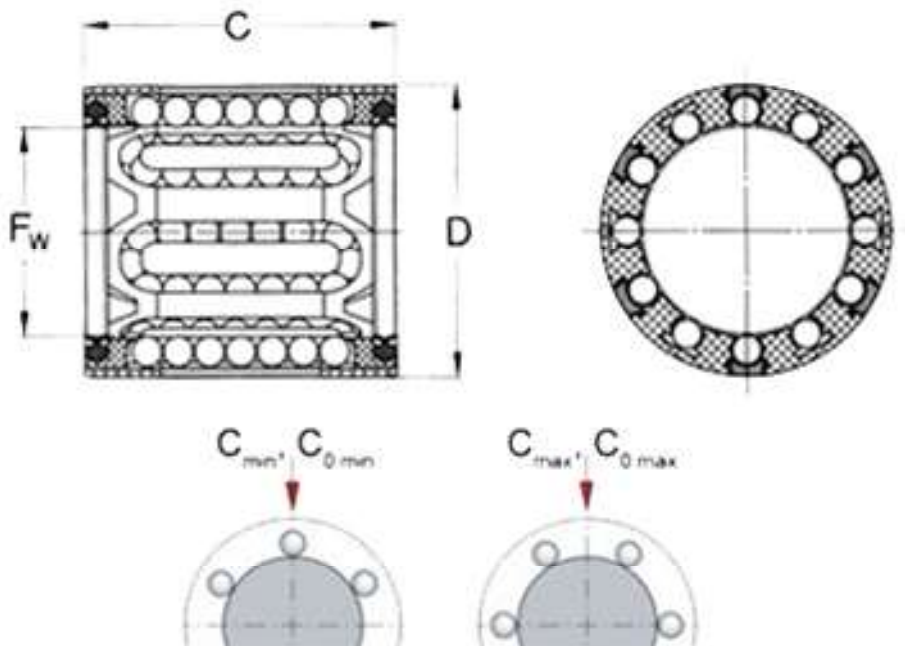

Product data sheet

LBBR 16

Linear ball bearing without seals

C [mm]:	30
D = Da [mm]:	24
Fw [mm]:	16
Ball rows [#]:	5

Date: 07/05/2020

The contents of this report are the copyright of the publisher and may not be reproduced (even extracts) unless permission is granted. Every care has been taken to ensure the accuracy of the information contained in this report but no liability can be accepted for any loss or damage whether direct, indirect or consequential arising out of the use of the information contained herein.

Product data sheet

LBBR 16

Linear ball bearing without seals

Cdyn [N]:	930
C0 [N]:	630
Weight [kg]:	0.018

Date: 07/05/2020

The contents of this report are the copyright of the publisher and may not be reproduced (even extracts) unless permission is granted. Every care has been taken to ensure the accuracy of the information contained in this report but no liability can be accepted for any loss or damage whether direct, indirect or consequential arising out of the use of the information contained herein.