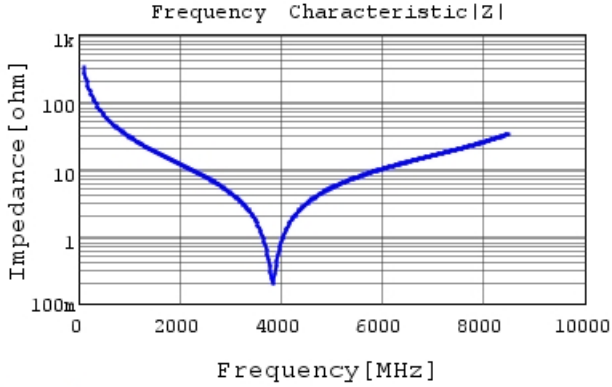

GCQ1555C1H5R0CB01#

"#" indicates a package specification code.

Characteristic Data

The charts below may show another part number which shares its characteristics.

GCQ1555C1H5R0CB01 |Z| DC0V, 25degC