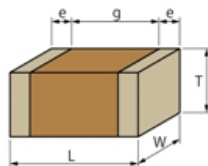

References

Packaging	Specifications	Standard Packing Quantity
D	φ180mm Reel Paper Tape	10000
W	φ180mm Reel W8P1 Paper Tape	20000
J	φ330mm Reel Paper Tape	50000

Mass (typ.)	
1 piece	1.6mg

Appearance & Shape

GCQ1555C1H5R0CB01#

“#” indicates a package specification code.

Specifications

Length	1.0±0.05mm
Width	0.5±0.05mm
Thickness	0.5±0.05mm
Capacitance	5.0pF ±0.25pF
Distance between external terminals g	0.3mm min.
External terminal size e	0.15 to 0.35mm
Operating Temperature Range	-55°C to 125°C
Rated Voltage	50Vdc
Size code in inch(mm)	0402 (1005M)
TC	0±30ppm/°C
Temperature characteristics (complied standard)	C0G(EIA)
Temperature range of temperature characteristics	25°C to 125°C