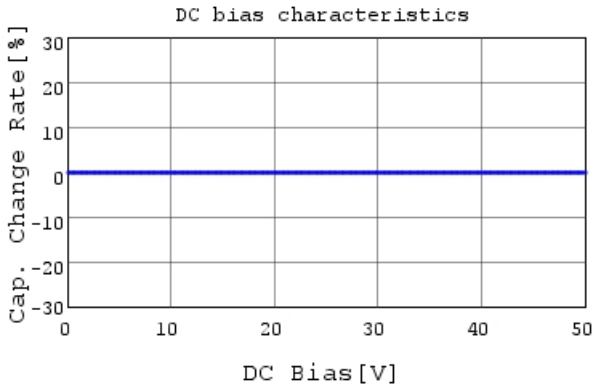

GCQ1555C1H5R0CB01#

"#" indicates a package specification code.

Characteristic Data

The charts below may show another part number which shares its characteristics.

GCQ1555C1H5R0CB01 |Z| DC0V, 25degC

GCQ1555C1H5R0CB01 R DC0V, 25degC