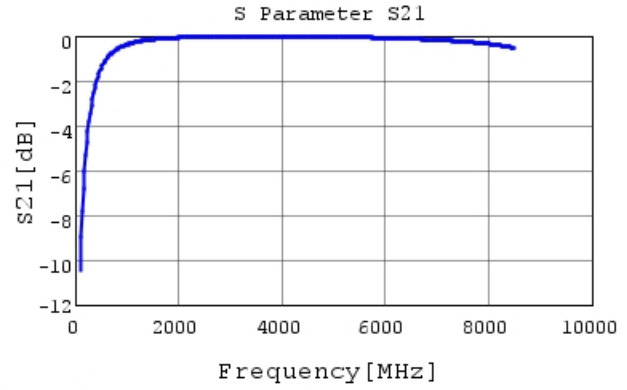

GCQ1555C1H5R0CB01 S21 DCOV, 25degC

Attention

- 1.This datasheet is downloaded from the website of Murata Manufacturing Co., Ltd. Therefore, it's specifications are subject to change or our products in it may be discontinued without advance notice. Please check with our sales representatives or product engineers before ordering.
- 2.This datasheet has only typical specifications because there is no space for detailed specifications.
  Therefore, please review our product specifications or consult the approval sheet for product specifications before ordering.