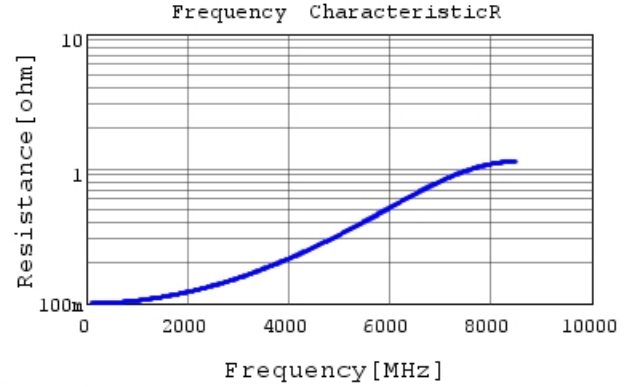

GCQ1555C1H5R0CB01#

"#" indicates a package specification code.

Characteristic Data

The charts below may show another part number which shares its characteristics.

GCQ1555C1H5R0CB01 |Z| DC0V, 25degC

GCQ1555C1H5R0CB01 R DC0V, 25degC