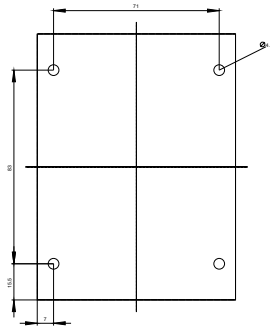

last modified:

04.04.2016