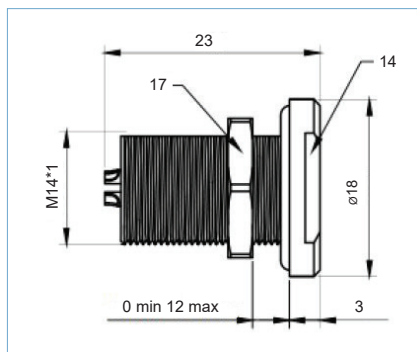

Push-pull connectors female fixed socket CCL series

CCL2S1/06 6 pole

- Premium range of circular connectors
- IP68 sealed using vacuum technology (when connected and using environmental cable clamp)
- Tough, high performance interconnection solution
- Compact panel mounting design
- Ideal for harsh and extreme environments
- Suitable for broadcasting, autosport, military, rail, marine, security, industrial and agricultural applications
- Key coded to prevent misconnection
- Will not disconnect when the cable is under load or stress
- Tool slots for secure and tight mounting
- Tested to IEC 60512-3-5a

PART NO.	DESCRIPTION	POLES	SERIES
CCL2S1/06	Female fixed socket	6	CCL series

SPECIFICATION	
Shell style/model	DEU type fixed socket, female contact
Codes	Code 1
Contact type	Solder type
Contact diameter	0.7mm
Max. stranded conductor	AWG 21-22
Max diameter	0.79mm
Vtest (contact-shell)	1300V(AC) 2000V(DC)
Vtest (contact-contact)	1000V(AC) 2000V(DC)
Rated current	5.2A
Rated voltage	≤250V
Mechanical operation	5000 mating cycles
Housing material	Brass (natural chrome plated) shell and collet nut, nickel plated brass latch sleeve and mid pieces
Insulator	PPS
Contacts	Brass (gold plated)
Humidity (max)	≤95% [at 60°C /140°F]
Vibration	15g [10 Hz - 2000 Hz]
Shock resistance	100g [6 ms]
Salt spray corrosion	>72 hr
Climatical category	50/175/21
Shielding (min)	75 dB (10 MHz)
Shielding (min)	40 dB (1 GHz)
IP rating	IP68 (when connected and using environmental cable clamp)

KEY FEATURES

Key coded | Panel mounting socket | Flat face | Face slots for tightening with a tool

ACCESSORIES

Metal and rubber caps for sockets

PART NO.	DESCRIPTION
CCT21	Camcirc metal cap for sockets A2

PART NO.	DESCRIPTION
CCT22	Camcirc rubber cap for sockets A2

ASSOCIATED PRODUCTS

CCA2P1/A06

- CCA Series A2 size plug

page 110

002
PCB TERMINAL
BLOCKS

081
TERMINAL STRIPS

095
WIRE TO BOARD
CONNECTORS