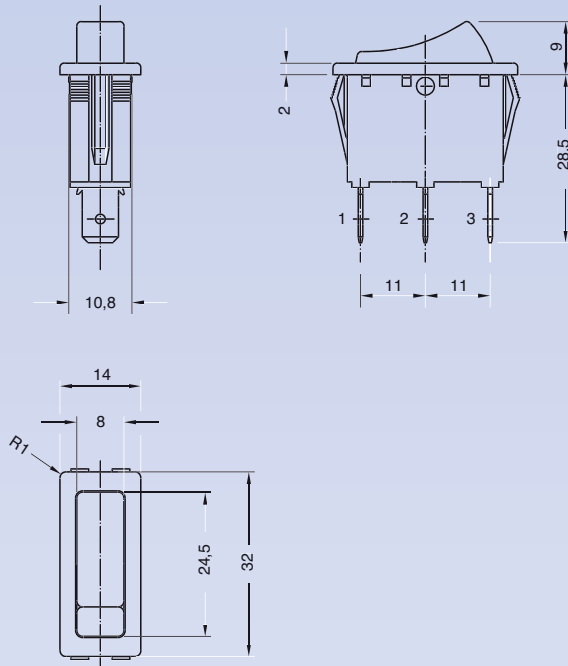

SX81

TYPICAL APPLICATIONS Refrigerators, elettromedical appliances
coffee machines, gardening equipments

1. **FUNCTIONS**
2. SPST, momentary or not
   - SPST illuminated
   - SPDT
   - SPCO

CYCLE No. 50.000

CUT OUT 30x11 mm

AMBIENT TEMPERATURE 125 °C

GWT 850 °C

GWT NO FLAME (<2sec) 750 °C on demand

S X 8 1 ?

?

DRAWING

TERMINAL