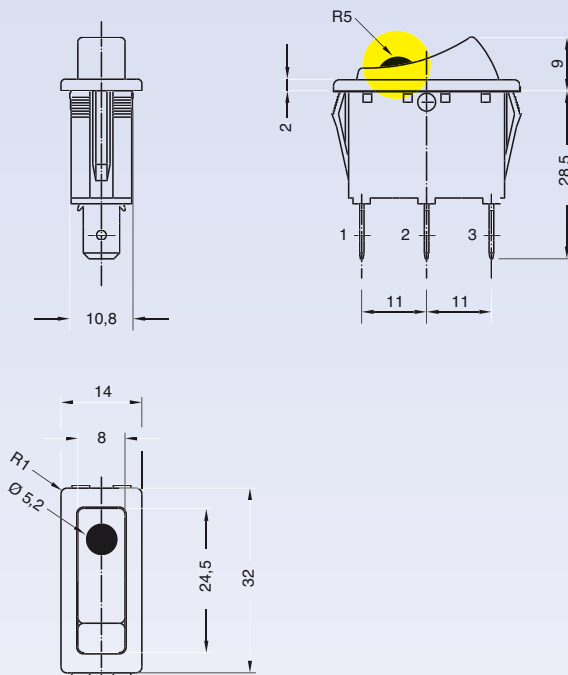

## DRAWING

## TERMINAL

WATERPROOF CAP

3

	Z	Y	X
PLASTIC	0,7 ... 3,5	11,0 ±0,1	30,0 +0,2 / 0
METAL	0,7 ... 2,5	11,0 ±0,1	30,2 +0,2 / 0

S	X	8	1	DRAWING	TERMINAL	FUNCTION	RATING	BODY COLOUR	ROCKER COLOUR	MARKING COLOUR	MARKING	LENS COLOUR	0	0	0
---	---	---	---	---------	----------	----------	--------	-------------	---------------	----------------	---------	-------------	---	---	---