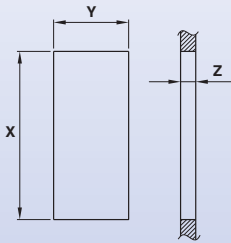

## DRAWING

## TERMINAL

WATERPROOF CAP

3

	Z	Y	X
PLASTIC	0,7 ... 3,5	11,0 ±0,1	30,0 +0,2 / 0
METAL	0,7 ... 2,5	11,0 ±0,1	30,2 +0,2 / 0

S	X	8	1	DRAWING	TERMINAL	FUNCTION	RATING	BODY COLOUR	ROCKER COLOUR	MARKING COLOUR	MARKING	LENS COLOUR	0	0	0
---	---	---	---	---------	----------	----------	--------	-------------	---------------	----------------	---------	-------------	---	---	---