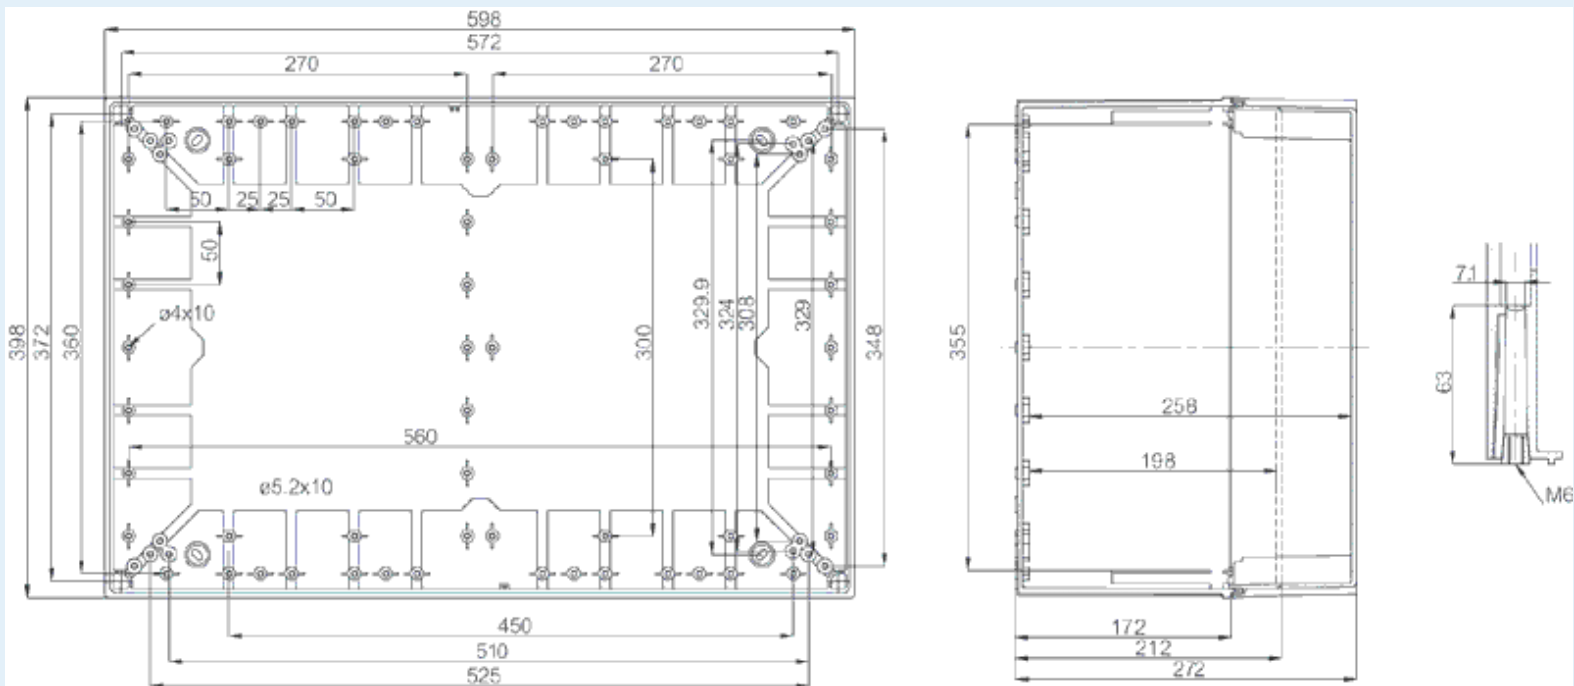

CAB PCQ 604021 G

Sample image

Order symbol : CAB PCQ 604021 G

Product nr : 8113378

UL Code : 8143378

UL Name : UL CAB PCQ 604021 G

Description : Cabinet, PC

Remarks : Grey cover

EAN : 6418074011190

El. number :

- Finland : 3421976
- Denmark :
- Sweden : 2540103

Including : Base with screws for mounting plate/DIN-rail. internal corner plugs. cover with PUR gasket and CS 12137 cover screws.

Dimensions :	Height	Width	Depth
mm :	600	400	210
inch :	23.62	15.75	8.27

Accessories :	
EKIV 64H	Mounting plate, for enclosures: (570 x 370 x 1)
PAT 12040	Hinge set

Materials :

Material :	Polycarbonate
Base colour :	RAL 7035 -light grey
Cover colour :	RAL 7035 -light grey
Gasket material :	Polyurethane

MB 12225 AL	Swing door set
EKIV 37	DIN-35 Mounting rail, for enclosures: (366 x 35 x 1)
DRF 63/64	DIN rail frame set, for enclosures:
FP A 64	Swing-out door/Front plate (aluminium), for enclosures: (568 x 368 x 1)