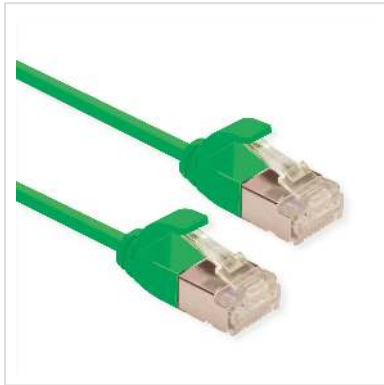

ROLINE U/FTP DataCenter Patch Cord Cat.6A (Class EA), LSOH, slim, green, 2 m

Product No.	21.15.3335
Manufacturer	ROLINE
Manufacturer No.	21.15.3335
EAN (single piece)	7630049622432

Category 6a twisted-pair patch cable with shielded RJ-45 connectors on both sides. Particularly thin and flexible cable with individual pairs of wires in aluminium-laminated foil for use in confined spaces, such as in data centres.

- Durable thanks to moulded-on kink protection
- Suitable as patch cable in patch panels or as device connection cable and intended for use in the LAN
- Contact assignment: 1:1 according to EIA/TIA568, 8 cores
- Structure: 8 cores stranded wire, pairs shielded with alu-laminated foil

Technical specifications

Manufacturer	ROLINE
Product group	Twisted Pair Cable
Product type	FTP Patch Cord
Colour	green
Length	2 m
Shield type	FTP

Transfer quality	Cat6A / Class EA
------------------	------------------