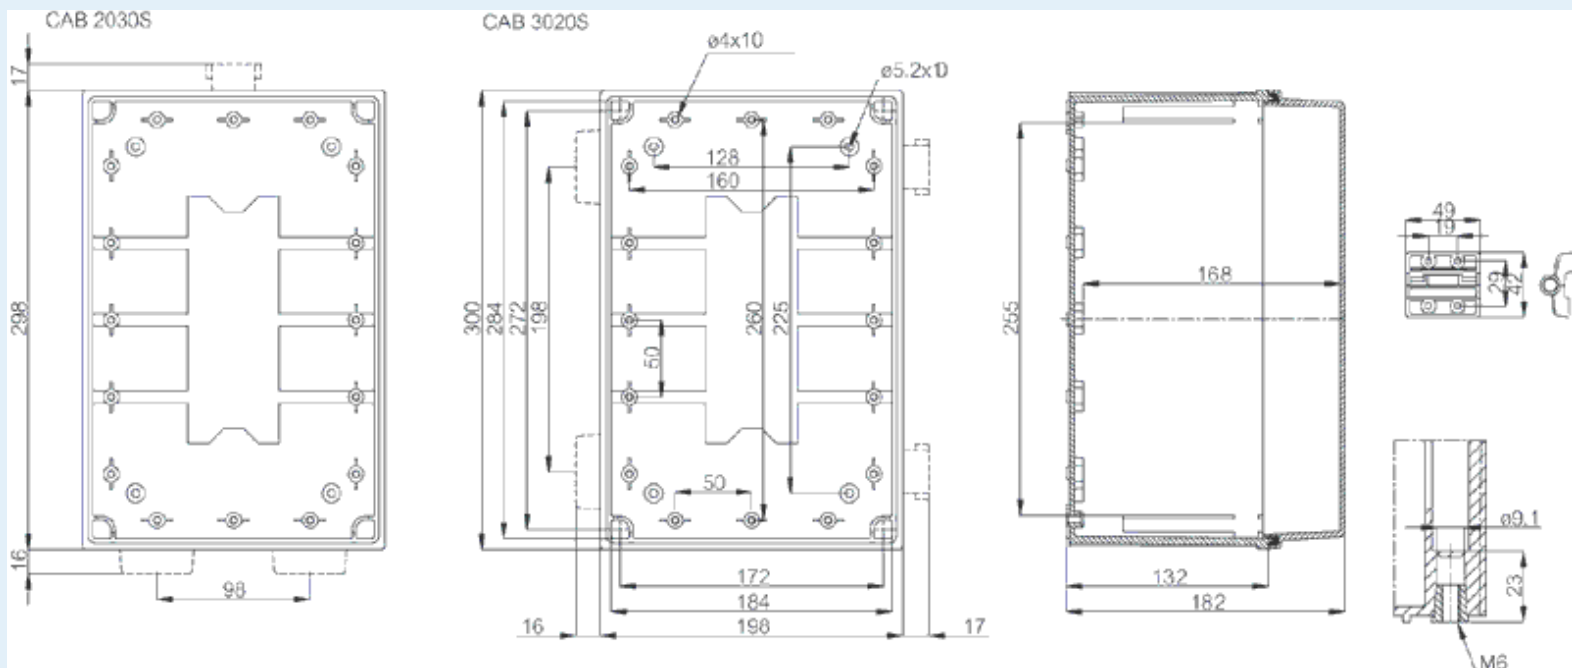

CAB PC 203018 G

Sample image

Order symbol : CAB PC 203018 G

Product nr : 8113331

UL Code : 8143331

UL Name : UL CAB PC 203018 G

Description : Cabinet, PC, Grey door

Remarks : Latch on the short side

EAN : 6418074020024

El. number :

- Finland : 3424103
- Denmark : 8212020401
- Sweden : 2539963

Including : Cabinet base. door with PUR gasket. latches. screws for mounting plate/ DIN-rail and corner plugs.

Dimensions :	Height	Width	Depth
mm :	200	300	180
inch :	7.87	11.81	7.09

Materials :

Material :	Polycarbonate
Base colour :	RAL 7035 -light grey
Cover colour :	RAL 7035 -light grey
Gasket material :	Polyurethane