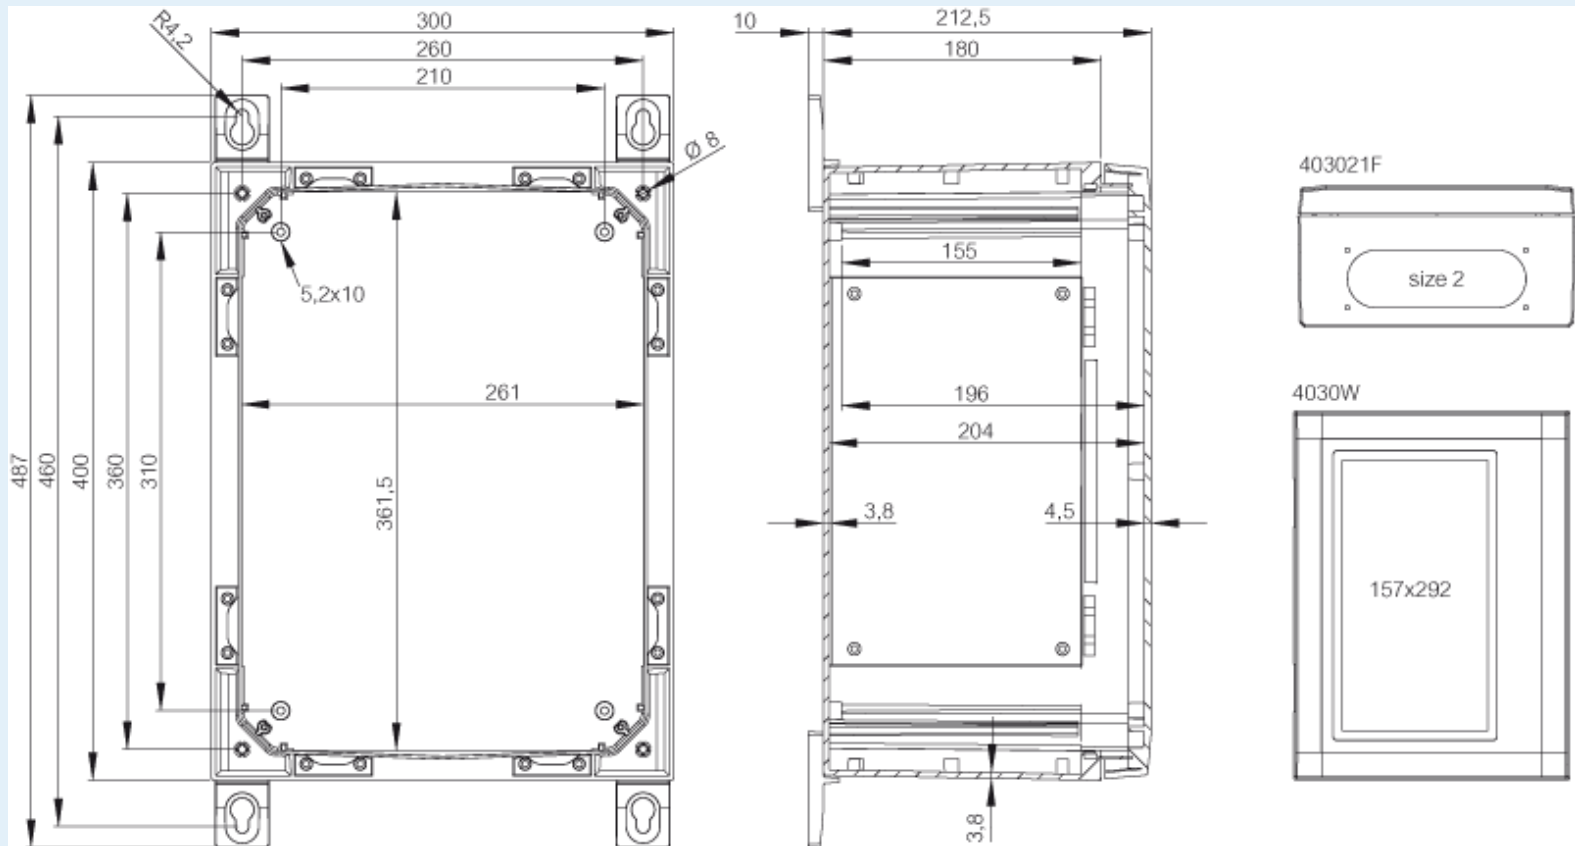

ARCA 403021S

Sample image

Order symbol : ARCA 403021S

Product nr : 8120087

Description : Cabinet, PC

Remarks : Grey cover, Swinghandle, hinges on the long side

EAN : 6418074079701

El. number :

- Finland : 3423166
- Denmark : 8212091579
- Sweden :

Including : Cabinet base. door with PUR gasket. mounting plate. screws for mounting plate. 3mm double bit lock(s) with key. S versions with swinghandle 2-point locking system. Door guide included.

Dimensions :	Height	Width	Depth
mm :	400	300	210
inch :	15.75	11.81	8.27

Accessories :

DRS ARCA 403021 DIN rail frame set (385 x 285 x 35)

Materials :

Material :	Polycarbonate
Base colour :	RAL 7035 -light grey
Cover colour :	RAL 7035 -light grey
Gasket material :	Polyurethane

Temperatures :

Temperature °C (short term) :	-40 ... 120
Temperature °C (continuous) :	-40 ... 80
Temperature °F (short term) :	-40 ... 250
Temperature °F (continuous) :	-40 ... 175

SBK ARCA 30	Support bar kit (235 x 40 x 30)
RCS ARCA 4030	Rain canopy set for size 4030 (20 x 300 x 30)
SBK ARCA 40	Support bar kit (340 x 40 x 30)
IDS ARCA 4030	Inner door set (385 x 285 x 35)
PMK ARCA 30	PoleMounting kit, for pole \varnothing 100-300mm (385 x 285 x 35)
DSP ARCA VLS	Door stopper ARCA, vertical, left, small
MPMP ARCA 4030	Mounting plate multiperforated (350x250x2 mm - \varnothing 3.6 mm) (350 x 250 x 2)
DSP ARCA VRS	Door stopper ARCA, vertical, right, small
MPS ARCA 4030	Mounting plate (350x250x2 mm) (350 x 250 x 2)
MPP ARCA 4030	Mounting plate perforated (350x250x2 mm - 26x11 mm) (350 x 250 x 2)
MPX ARCA 4030	Mounting plate (350x250 mm) (350 x 250 x 5)